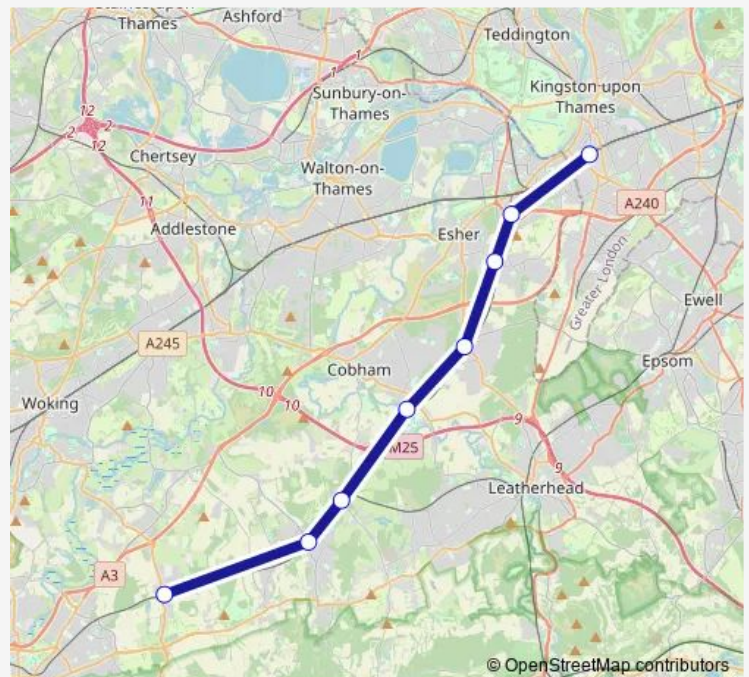

Cobham & Stoke d'Abernon

Effingham Junction

Horsley

Clandon

### Route info

Direction: Surbiton

Stops: 8

Trip Duration: 0 hour 30 min

■ Sw:Sur->Cla — SW train service from SUR to Cla

Sw:Sur->Cla Rail time schedules and route maps are available in an offline PDF at [busmaps.com](https://busmaps.com). Use the [busmaps.com](https://busmaps.com) website to see live bus times, train schedule or subway schedule, and step-by-step directions for all public transit in London