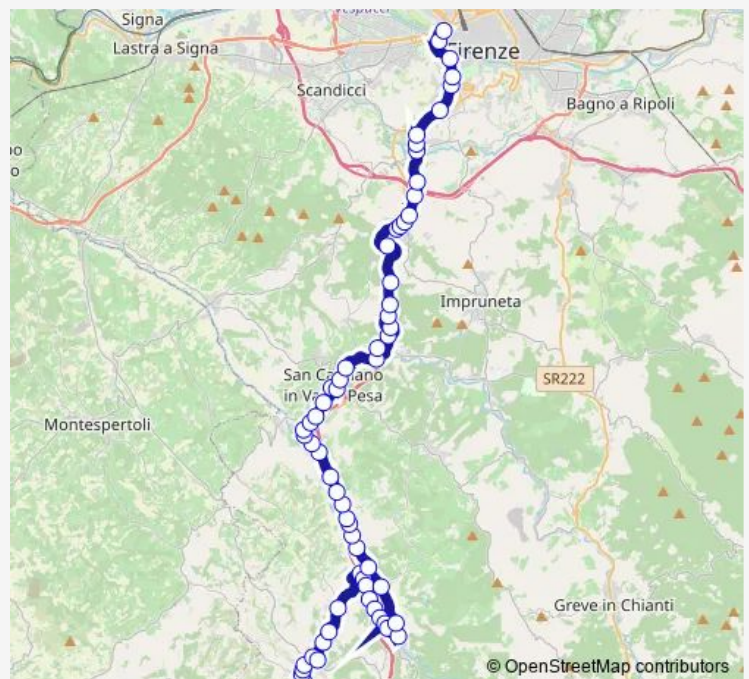

Wednesday 05:52-20:53

Thursday 05:52-20:53

Friday 05:52-20:53

Saturday 05:50-20:53

Sunday 07:30-19:35

Route info

Direction: Barberino Val D'Elsa Centro

Stops: 65

Trip Duration: 1 hour 10 min

370 A — Poggibonsi-Barberino Val D'Elsa-San Donato-Tavarnelle-San Casciano-Firenze

Bivio Badia A Passignano_V

Sambuca Casine_V

Le Masse_V

Olmo 2_V

Palagina 1_V

Bargino Fornace_V