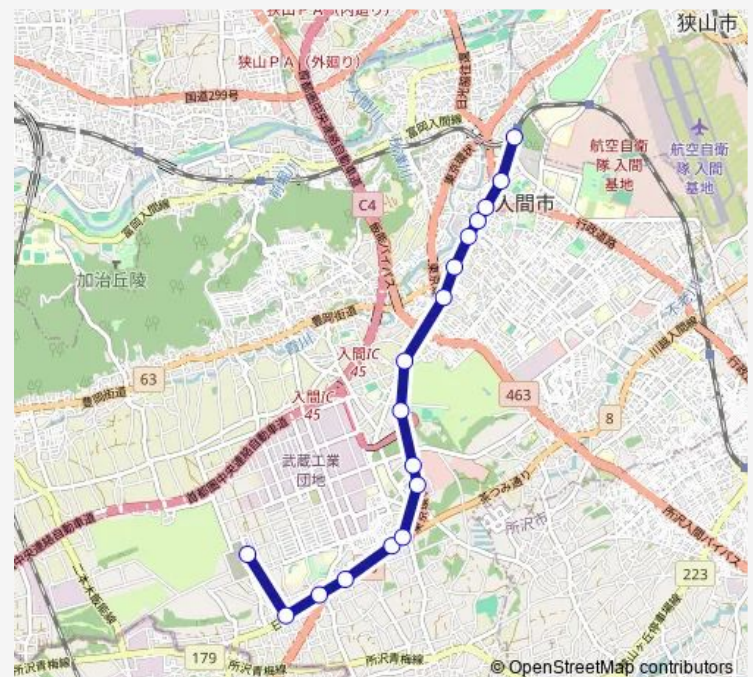

Direction

中村屋 武蔵工場 — 入間市駅

17 stops

[Open route schedule](#)

中村屋 武蔵工場

J a 二本木支店

二本木

北中野

西武住宅前

大森

三井アウトレットパーク前

船久保工場前

人事院研修所

東金子

武蔵団地入口

扇町屋

扇町屋二丁目

奈賀町

扇町屋中央

豊岡町

入間市駅

Route schedule

中村屋 武蔵工場 — 入間市駅

Monday —

Tuesday —

Wednesday —

Thursday —

Friday —

Saturday 17:51

Sunday —

Route info

Direction: 中村屋 武蔵工場

Stops: 17

Trip Duration: 0 hour 25 min