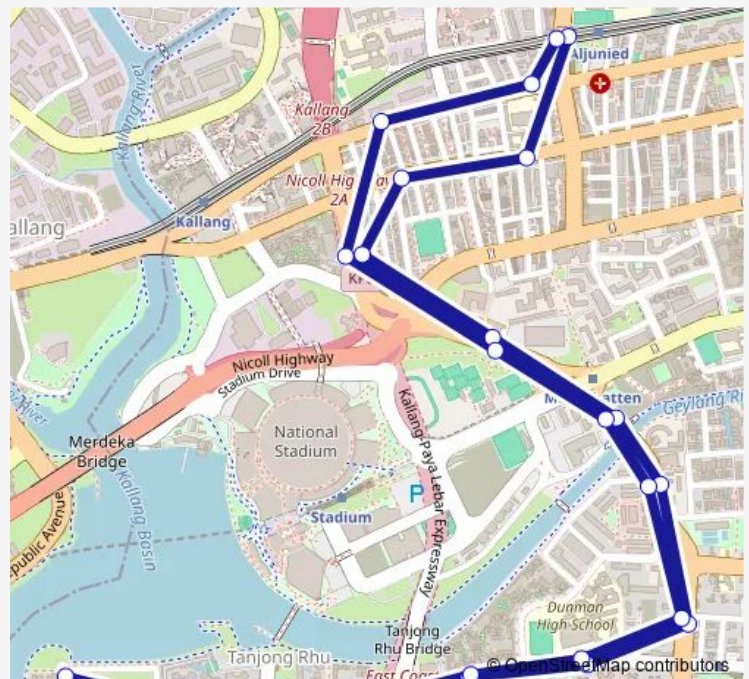

### Route schedule

Aljunied Stn — Opp Aljunied Stn

Monday 06:38

Tuesday 06:38

Wednesday 06:38

Thursday 06:38

Friday 06:38

Saturday —

### Route info

Direction: Aljunied Stn

Stops: 27

Trip Duration: 0 hour 44 min

158A

Opp Mountbatten Stn

Opp S.A. Deaf

Bef Geylang Rd