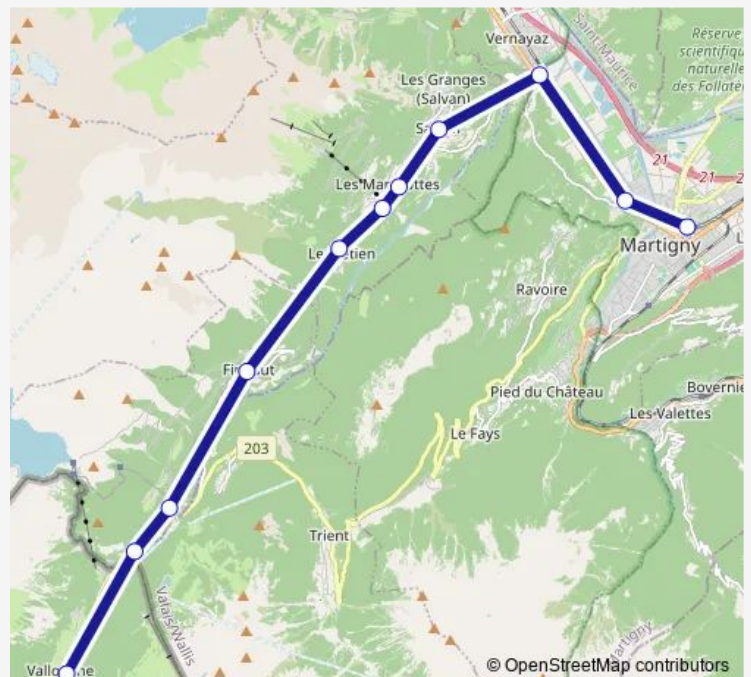

Saturday 06:12-23:16

Sunday 06:12-23:16

Route info

Direction: Vallorcine (F)

Stops: 11

Trip Duration: 0 hour 51 min

Mbx

BusMaps

Direction

Le Châtelard-Frontière — Martigny

10 stops

[Open route schedule](#)

Le Châtelard-Frontière

Le Châtelard Vs

Finhaut

Le Trétien

Monday 06:02-23:19

Tuesday 06:02-23:19

Wednesday 06:02-23:19

Thursday 06:02-23:19

Friday —

Saturday —

Sunday 06:02-23:19

Route info