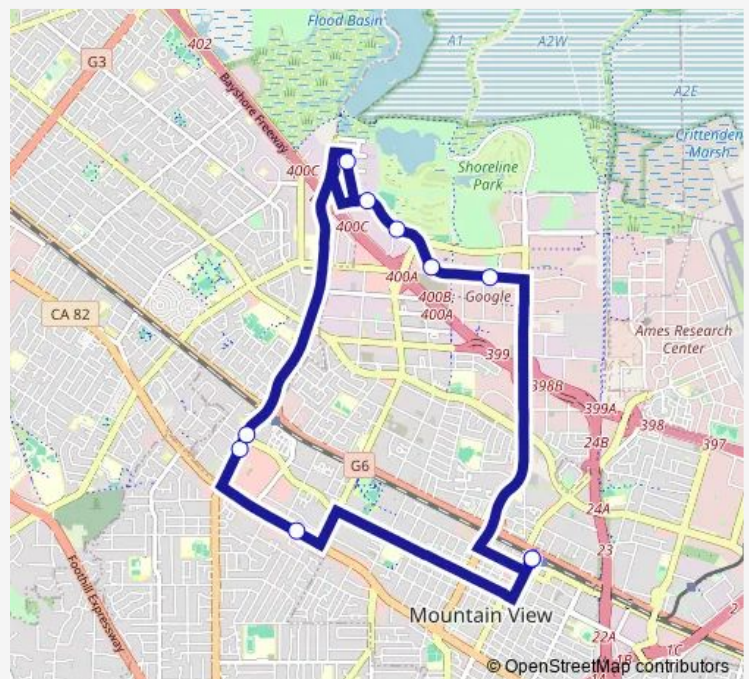

Mountain View Transit Center

Route schedule

Mountain View Transit Center — Mountain View Transit Center

Monday 15:07-18:46

Tuesday 15:07-18:46

Wednesday 15:07-18:46

Thursday 15:07-18:46

Friday 15:07-18:46

Saturday —

Sunday —

Route info

Direction: Mountain View Transit Center

Stops: 10

Trip Duration: 0 hour 51 min

D - PM Bus time schedules and route maps are available in an offline PDF at busmaps.com. Use the busmaps.com website to see live bus times, train schedule or subway schedule, and step-by-step directions for all public transit in Redwood City