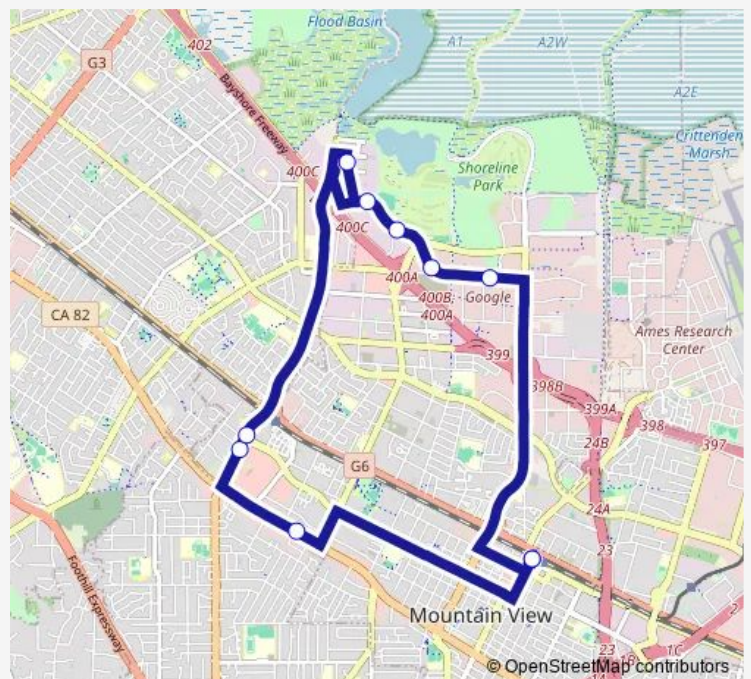

Bus D - Pm San Antonio, Garcia & Charleston (Clockwise loop)

[Go to website](#)

Direction

undefined — undefined

0 stops

[Open route schedule](#)

Route schedule

undefined — undefined

Monday 15:07-18:46

Tuesday 15:07-18:46

Wednesday 15:07-18:46

Thursday 15:07-18:46

Friday 15:07-18:46

Saturday —

Sunday —

Route info

Direction:

Stops: 0

Trip Duration: — min