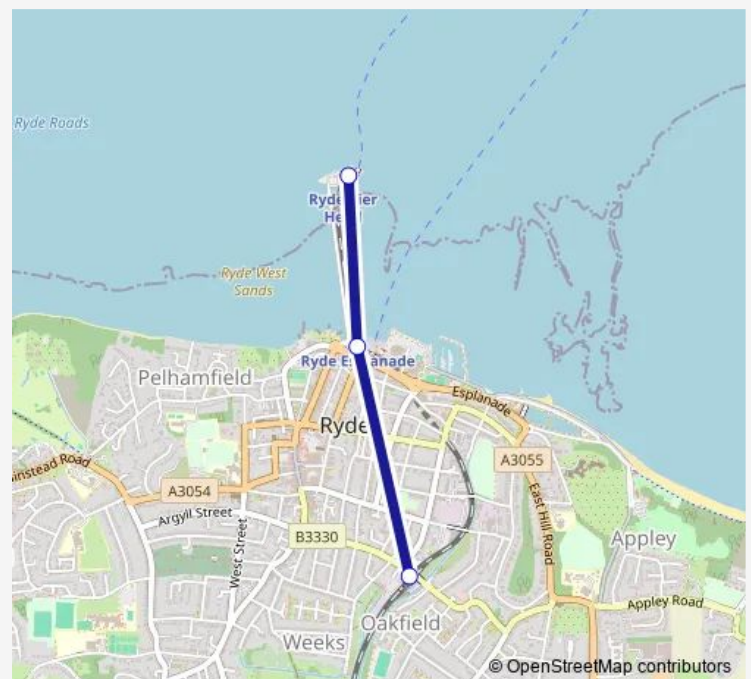

Rail Replacement Bus Service Island Line Ryde Pier Head - Ryde St Johns Road

[Go to website](#)

Direction

Ryde Pier Head — Ryde St Johns Road

3 stops

[Open route schedule](#)

Ryde Pier Head

Ryde Esplanade

Ryde St Johns Road

Route schedule

Ryde Pier Head — Ryde St Johns Road

Monday	23:17
Tuesday	23:17
Wednesday	23:17
Thursday	23:17
Friday	23:17
Saturday	23:17
Sunday	23:17

Route info

Direction: Ryde Pier Head

Stops: 3

Trip Duration: 0 hour 9 min

■ Island Line — Ryde Pier Head - Ryde St Johns Road

Direction

Ryde St Johns Road — Ryde Pier Head

3 stops

[Open route schedule](#)

Ryde St Johns Road

Ryde Esplanade

Ryde Pier Head

Route schedule

Ryde St Johns Road — Ryde Pier Head

Monday	05:21
Tuesday	05:21
Wednesday	05:21
Thursday	05:21
Friday	05:21
Saturday	05:21
Sunday	—

Route info

Direction: Ryde St Johns Road