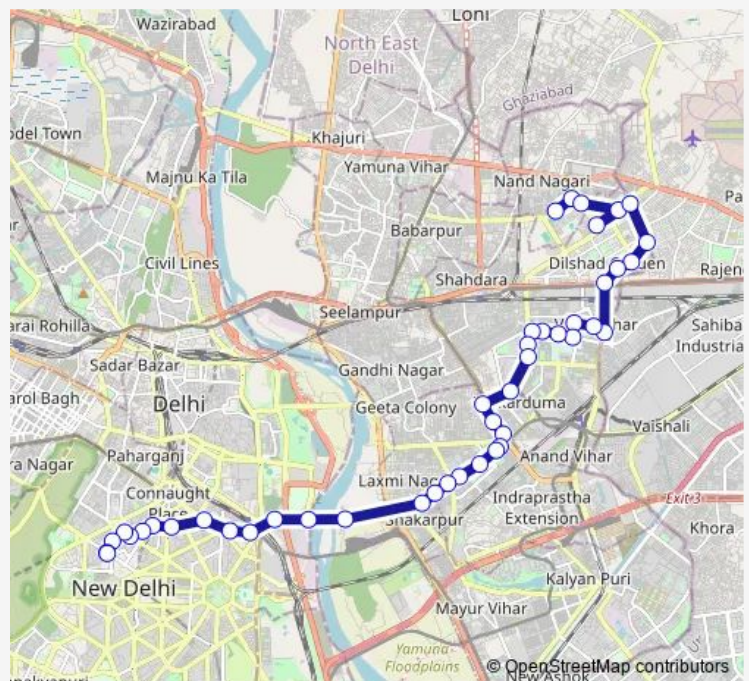

### Route schedule

Nand Nagari Terminal — Kendriya Terminal / Gurudwara Rakab Gunj

Monday 06:00-20:00

Tuesday 06:00-20:00

Wednesday 06:00-20:00

Thursday 06:00-20:00

Friday 06:00-20:00

Saturday 06:00-20:00

### Route info

Direction: Nand Nagari Terminal

Stops: 44

Trip Duration: 1 hour 26 min

■ 340down

BusMaps

Jagatpuri F-Block

Gagan Vihar