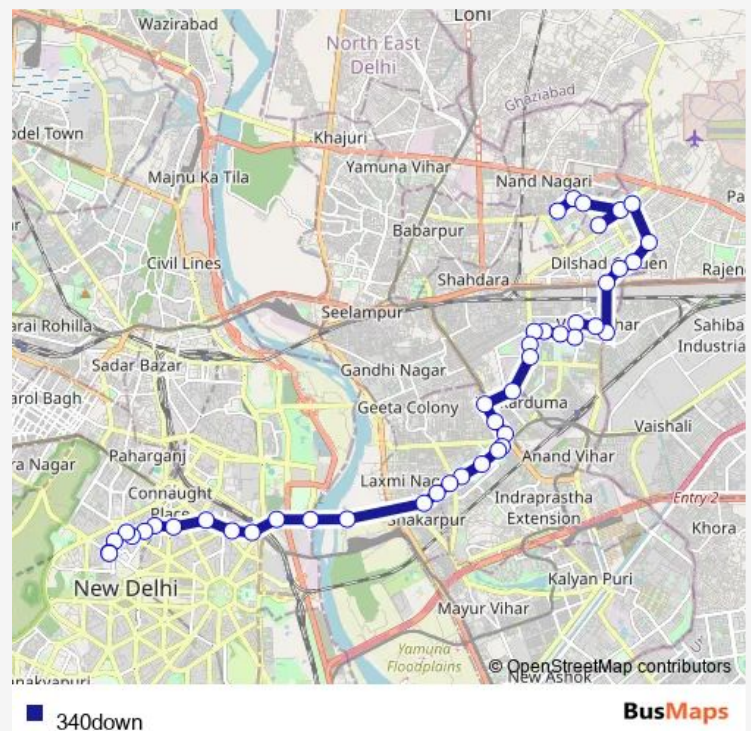

Bus 340down

[Go to website](#)

Direction

Nand Nagari Terminal — Kendriya Terminal / Gurudwara Rakab Gunj

44 stops

[Open route schedule](#)

Nand Nagari Terminal

Nand Nagari E-Block

Sunder Nagri

Tahir Pur

Anand Gram

Dlf X-Ing

New Seema Puri Depot Cluster

Old Seema Puri

Jandk Pocket Dilshad Garden

Shahdara Border Circle

Surya Nagar (Gazipur Road)

Vivek Vihar Ram Mandir

Vivek Vihar Terminal

Vivekanand Mahila College

ESI Hospital

PS Vivek Vihar

Satyam Enclave / Jhilmil DDA Flats

Suraj Mal Park

Suraj Mal Vihar

Karkardooma Court

Jagatpuri A Block

Route schedule

Nand Nagari Terminal — Kendriya Terminal / Gurudwara Rakab Gunj

Monday 06:00-20:00

Tuesday 06:00-20:00

Wednesday 06:00-20:00

Thursday 06:00-20:00

Friday 06:00-20:00

Saturday 06:00-20:00

Sunday 06:00-20:00

Route info

Direction: Nand Nagari Terminal

Stops: 44

Trip Duration: 1 hour 26 min

■ 340down