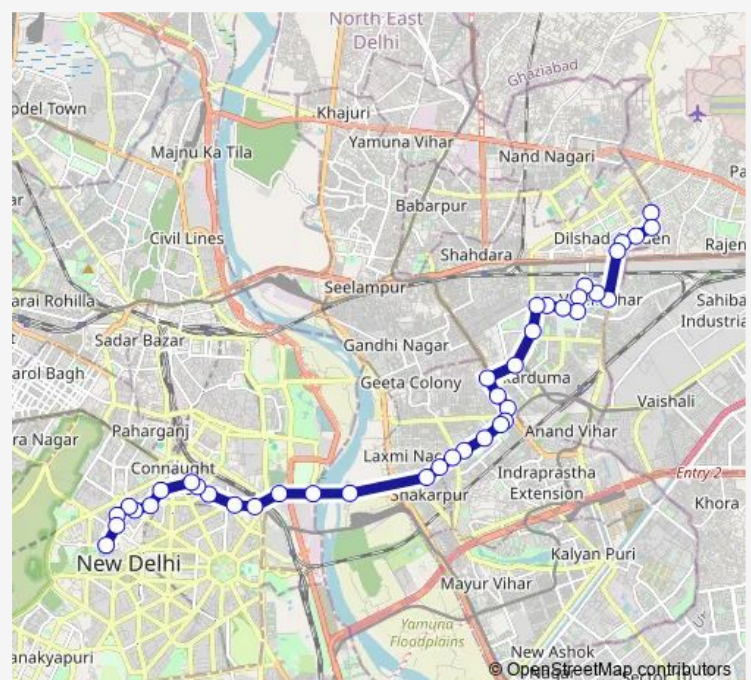

Karkardooma Xing

New Rajdhani Enclave

Preet Vihar

Route schedule

New Seema Puri Depot Cluster — Kendriya Terminal (Church Road)

Monday 05:30-20:45

Tuesday 05:30-20:45

Wednesday 05:30-20:45

Thursday 05:30-20:45

Friday 05:30-20:45

Saturday 05:30-20:45

Sunday 05:30-20:45

Route info

Direction: New Seema Puri Depot Cluster

Stops: 40

Trip Duration: 1 hour 13 min