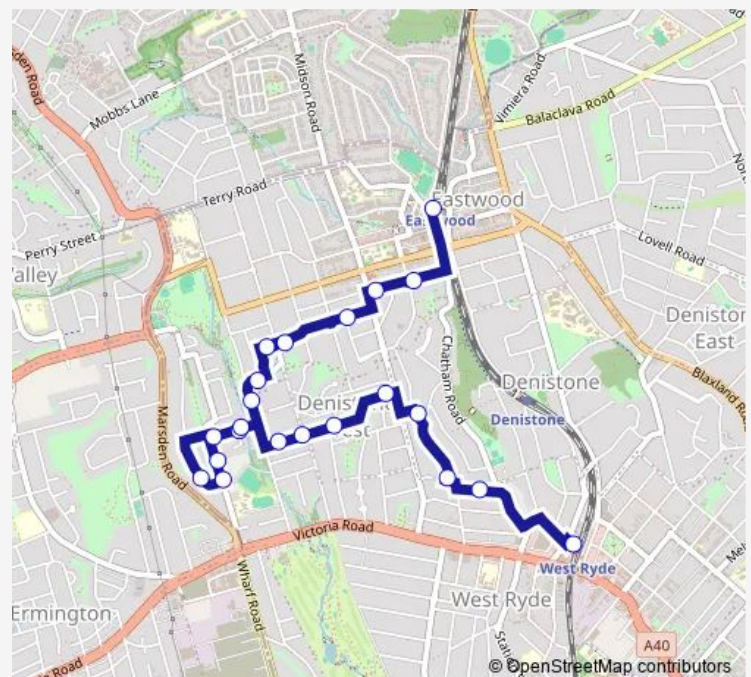

Marsden High School, Winbourne St

Wendy Park, Farnell St

Hermoyne St Opp Daphne St

Tramway St After Brush Rd

Tramway St At Darvall Rd

Tramway St At Crosby St

Perkins St Opp Genner St

Bellevue Av Opp Beaumont Av

### Route schedule

Eastwood Station, West Pde, Stand A — West Ryde Interchange (Set Down)

Monday 08:38

Tuesday 08:38

Wednesday 08:38

Thursday 08:38

Friday 08:38

Saturday —

### Route info

Direction: Eastwood Station, West Pde, Stand A

Stops: 22

Trip Duration: 0 hour 18 min

543 — Prepay-Only - Eastwood to West Ryde

West Ryde Interchange (Set Down)