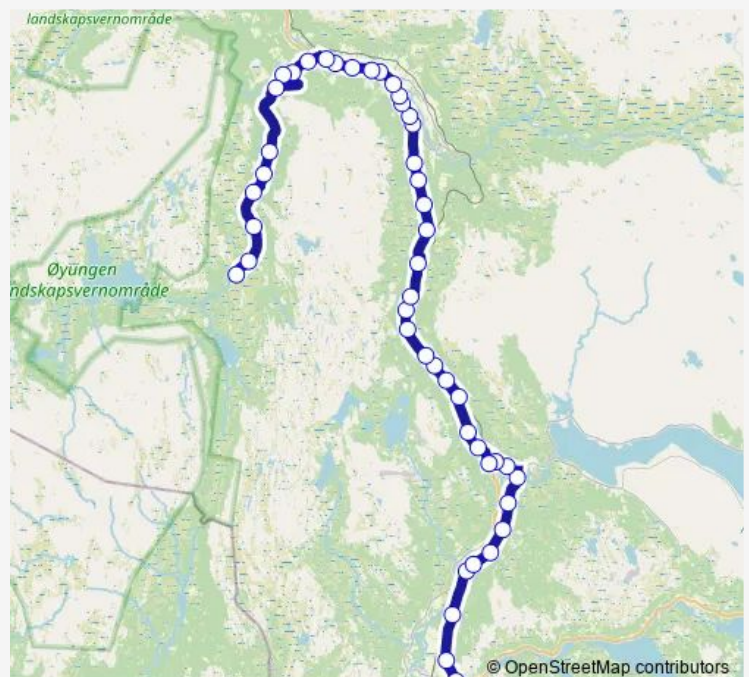

Thursday 06:40-14:05

Friday 06:40-14:05

Saturday —

Sunday —

Route info

Direction: Haltdalen Coop

Stops: 43

Trip Duration: 0 hour 55 min

■ 543 — Hessdalen - Ålen - Rørøs

BusMaps

Holden øvre

Holden Bil

Nesvold

Spellan

Ryen

Rugeldalen stasjon