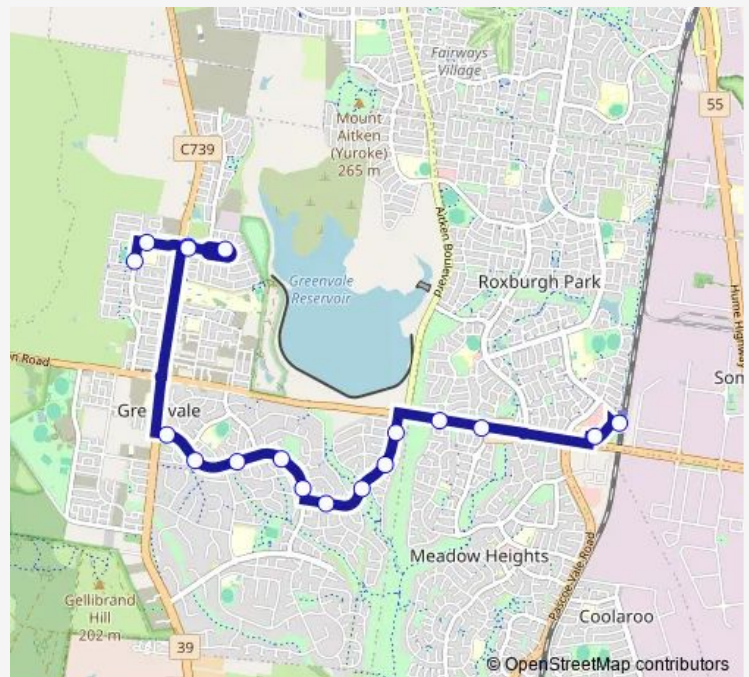

Ventura Way/Blossom Dr (Greenvale)

**Route schedule**

Roxburgh Park Station/Thomas Brunton Pde (Roxburgh Park) — Ventura Way/Blossom Dr (Greenvale)

Monday	05:46-21:03
Tuesday	05:46-21:03
Wednesday	05:46-21:03
Thursday	05:46-21:03
Friday	05:46-21:03
Saturday	07:01-21:01
Sunday	07:01-21:01

**Route info**

Direction: Roxburgh Park Station/Thomas Brunton Pde (Roxburgh Park)

Stops: 18

Trip Duration: 0 hour 23 min

## Direction

Ventura Way/Blossom Dr (Greenvale) — Roxburgh Park Station/Thomas Brunton Pde (Roxburgh Park)

19 stops

[Open route schedule](#)

Ventura Way/Blossom Dr (Greenvale)

Blossom Dr/Greenvale Gardens Bvd (Greenvale)

## Route schedule

Ventura Way/Blossom Dr (Greenvale) — Roxburgh Park Station/Thomas Brunton Pde (Roxburgh Park)

Monday 05:41-20:09

Tuesday 05:41-20:09

Wednesday 05:41-20:09

Thursday 05:41-20:09

Friday 05:41-20:09