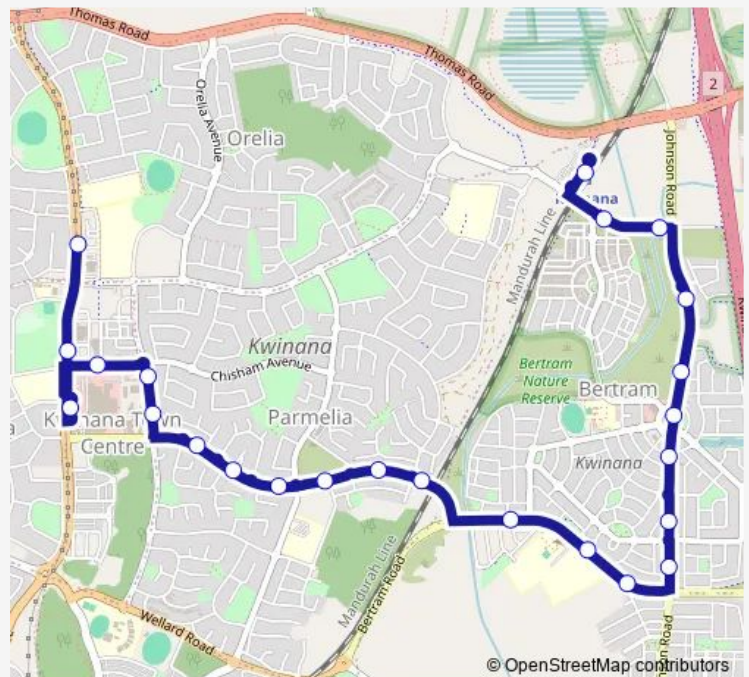

Johnson Rd After Ascot Pwy

Johnson Rd After Dilabert Wy

Johnson Rd Before Brixton Gte

Route schedule

Gilmore Av Before Sulphur Rd — Kwinana Stn Stand 5

Monday 06:03-19:14

Tuesday 06:03-19:14

Wednesday 06:03-19:14

Thursday 06:03-19:14

Friday 06:03-19:14

Saturday 08:15-21:23

Sunday 08:14-17:14

Route info

Direction: Gilmore Av Before Sulphur Rd

Stops: 24

Trip Duration: 0 hour 26 min

Sulphur Rd After Johnson Rd

Sulphur Rd Before Price Parkway

Kwinana Stn Stand 5

Direction

Kwinana Stn Stand 4 — Kwinana Bus Stn Stand 4

22 stops

[Open route schedule](#)

Kwinana Stn Stand 4