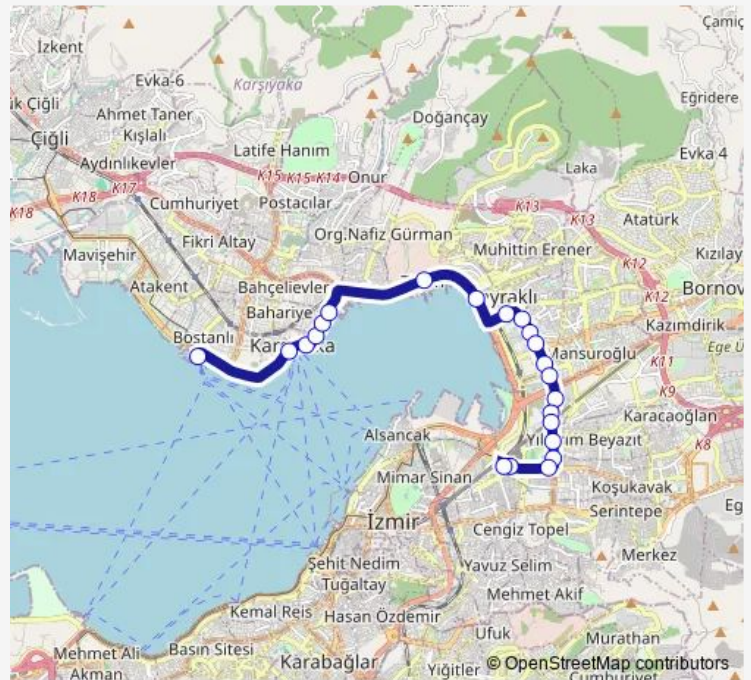

Thursday 00:05-23:35

Friday 00:05-23:35

Saturday 00:05-23:35

Sunday 00:10-23:35

Route info

Direction: Halkapınar Metro

Stops: 26

Trip Duration: 0 hour 48 min