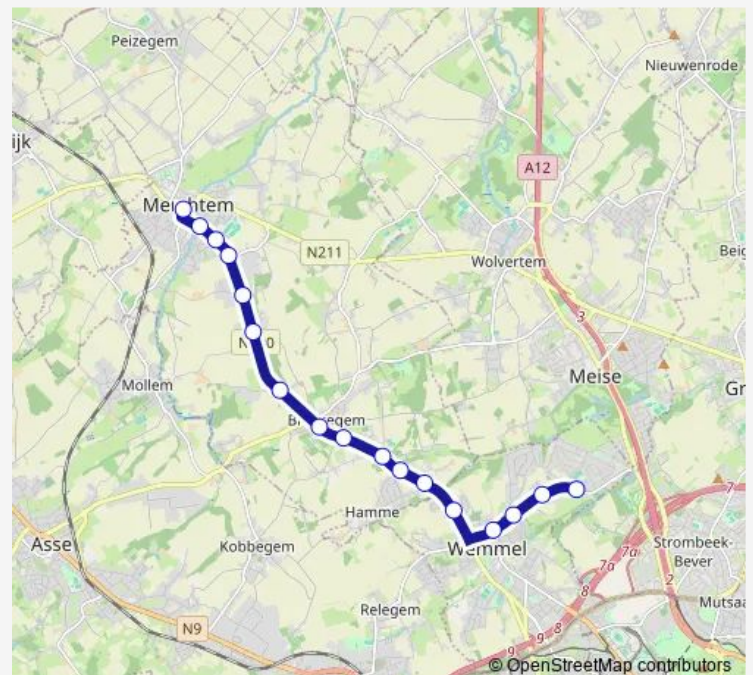

Brussegem Bosbeek Sarten

Merchtem Koeweidestraat

Merchtem Terspelt

Merchtem Sportcomplex

Merchtem Puursstraat

Merchtem Varkensmarkt

## Route schedule

Wemmel Campus — Merchtem Varkensmarkt

Monday 16:40

Tuesday 16:40

Wednesday —

Thursday 16:40

Friday 16:40

Saturday —

## Route info

Direction: Wemmel Campus

Stops: 17

Trip Duration: 0 hour 20 min

543 — Merchtem - Brussegem - Wemmel Campus

## Direction

Merchtem Varkensmarkt — Wemmel Campus

17 stops

[Open route schedule](#)

Merchtem Varkensmarkt

Merchtem Puursstraat

Merchtem Sportcomplex

Merchtem Terspelt