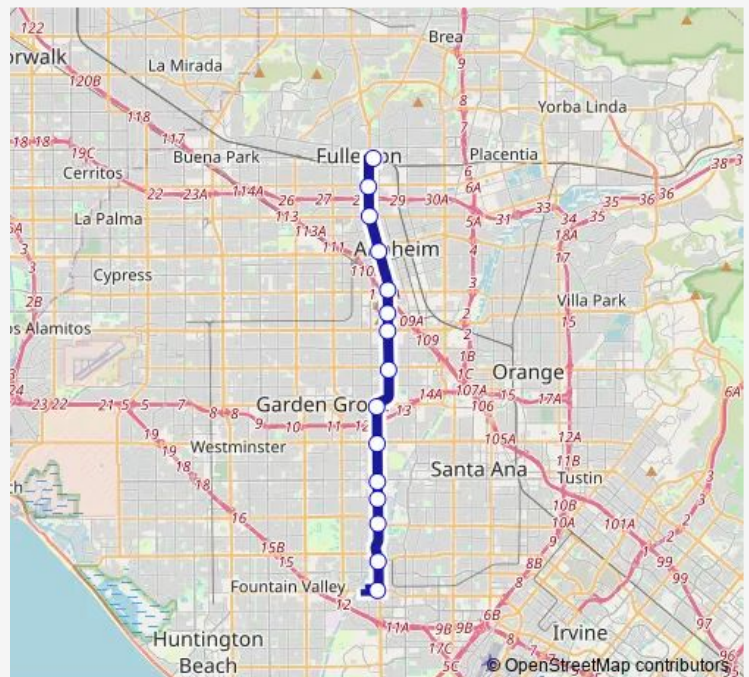

Harbor-LA Palma

Harbor-Lincoln

Harbor-Ball

Harbor-East Shuttle Area

Harbor-Katella

Harbor-Chapman

Harbor-Garden Grove

Harbor-Westminster

Harbor-1st

Harbor-Mcfadden

Harbor-Edinger

Harbor-Warner

Macarthur-Harbor

Route schedule

Fullerton Trans CTR Dock 3 — Macarthur-Harbor

Monday 04:57-18:58

Tuesday 04:57-18:58

Wednesday 04:57-18:58

Thursday 04:57-18:58

Friday 04:57-18:58

Saturday —

Sunday —

Route info

Direction: Fullerton Trans CTR Dock 3

Stops: 15

Trip Duration: 0 hour 51 min

543 — Rapid Fullerton - Santa Ana

Direction

Harbor-Macarthur — Fullerton Trans CTR Dock 3

15 stops

[Open route schedule](#)

Harbor-Macarthur