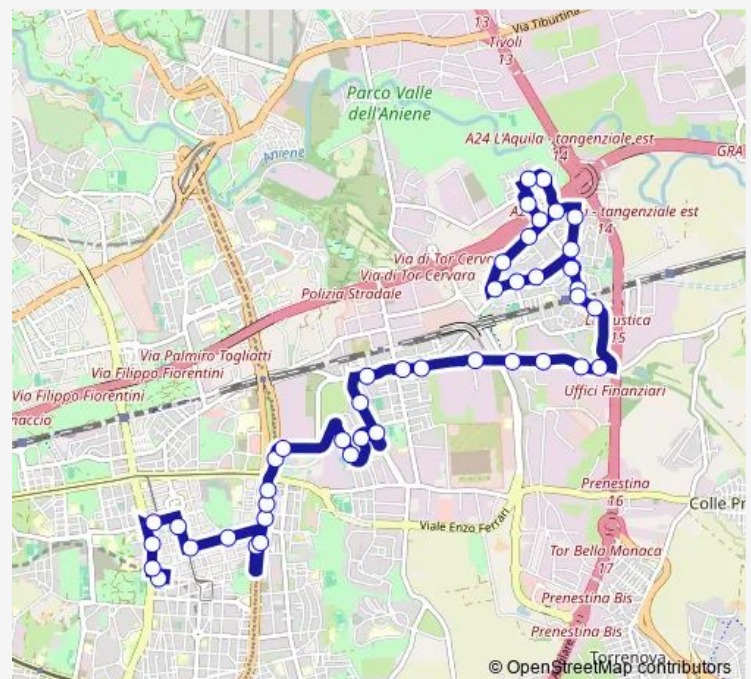

—

Sunday

06:00-19:36

Route info

Direction: Gardenie (Mc)

Stops: 44

Trip Duration: 0 hour 42 min

543 — Gardenie (MC) - Vertunni/Salcito (FI2)

Collatina/TOR Sapienza

Collatina/Birolli

Collatina/Longoni

Collatina/Semeghini

Collatina/Capranesi

Collatina/Vertunni

Vertunni/Laccetti

Vertunni/Atessa