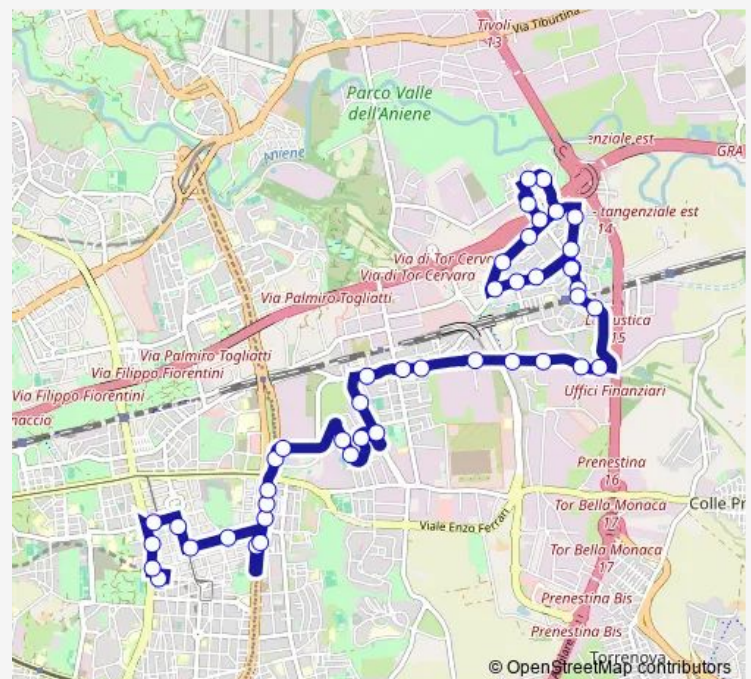

—

Sunday

06:00-19:36

Route info

Direction: GARDENIE (MC)

Stops: 44

Trip Duration: 0 hour 51 min

543 — Gardenie (MC) - Vertunni/Salcito (FI2)

Collatina/TOR Sapienza

Collatina/Birolli

Collatina/Longoni

Collatina/Semeghini

Collatina/Capranesi

Collatina/Vertunni

VERTUNNI/LACCETTI

VERTUNNI/ATESSA