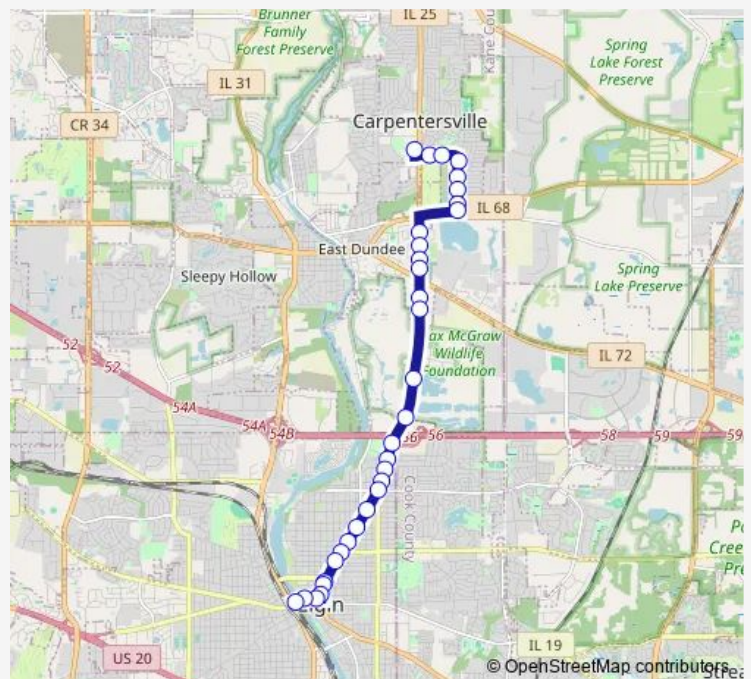

Dundee Ave & River Haven Dr (North)

Dundee Ave & River Haven Dr (South)

521 Dundee Ave

622 Dundee Ave

Dundee Ave & Richardson Rd

14n630 Dundee Ave

Dundee Ave & Brandt Dr

Dundee Ave & I-90 Ramp

Dundee Ave & Glenwood Ave

Dundee Ave & Luda St

Dundee Ave & River Bluff Rd

Dundee Ave & Congdon Ave

**Route schedule**

Meadowdale Shopping Ctr. (Ste. 4a) — Elgin Transportation Center Bay 2

Monday 06:58-19:15

Tuesday 06:58-19:15

Wednesday 06:58-19:15

Thursday 06:58-19:15

Friday 06:58-19:15

Saturday 08:15-18:15

Sunday —

**Route info**

Direction: Meadowdale Shopping Ctr. (Ste. 4a)

Stops: 32

Trip Duration: 0 hour 22 min

543 — Dundee-Carpentersville

Dundee Ave & Congdon Ave (at Slade Ave)

Dundee Ave & Bellevue Ave/Columbia Ave

Dundee Ave & Jefferson Ave

Dundee Ave & Summit St

Dundee Ave & Hickory Pl