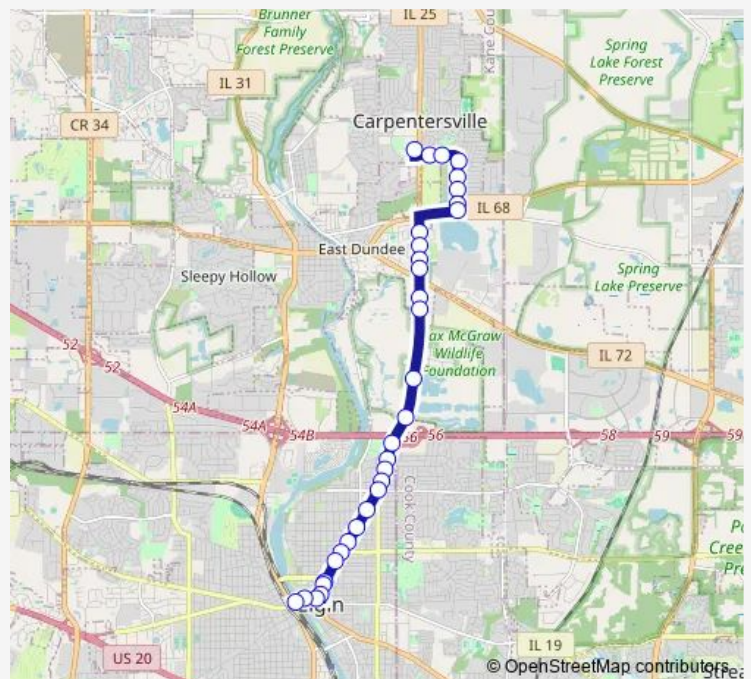

Dundee Ave & River Haven Dr (South)

521 Dundee Ave

622 Dundee Ave

Dundee Ave & Richardson Rd

14n630 Dundee Ave

Dundee Ave & Brandt Dr

Dundee Ave & I-90 Ramp

Dundee Ave & Glenwood Ave

Dundee Ave & Luda St

Dundee Ave & River Bluff Rd

Dundee Ave & Congdon Ave

Route schedule

Meadowdale Shopping Ctr. (Ste. 4a) — Elgin Transportation Center Bay 2

Monday 06:58-19:15

Tuesday 06:58-19:15

Wednesday 06:58-19:15

Thursday 06:58-19:15

Friday 06:58-19:15

Saturday 08:15-18:15

Sunday —

Route info

Direction: Meadowdale Shopping Ctr. (Ste. 4a)

Stops: 32

Trip Duration: 0 hour 22 min

Center St & Division St

Highland Ave & Spring St

Highland Ave & Grove Ave

Elgin Transportation Center Bay 2

Direction

Meadowdale Shopping Ctr. (Ste. 4a) — Elgin Transportation Center Bay 2

29 stops

[Open route schedule](#)