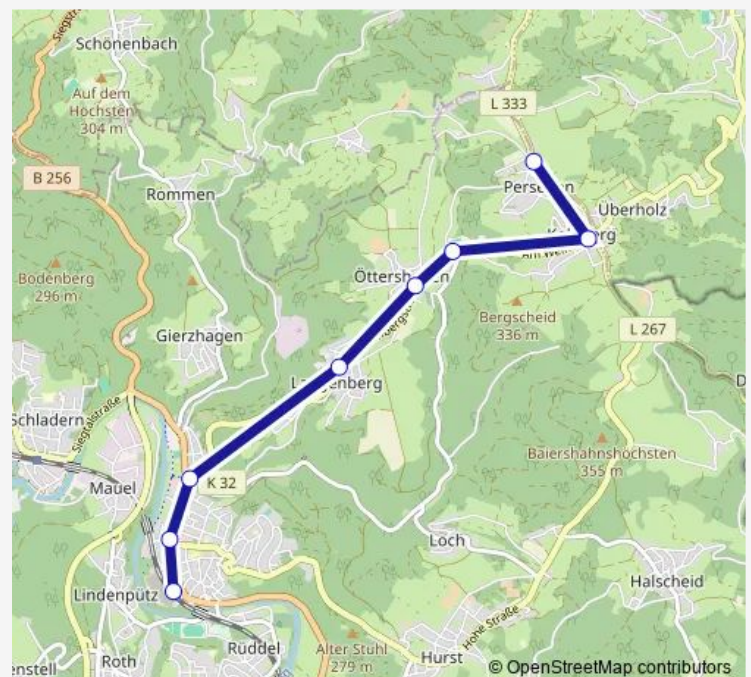

### Route schedule

Windeck Rosbach Bf — Windeck Perseifen

Monday 08:09-21:09

Tuesday 08:09-21:09

Wednesday 08:09-21:09

Thursday 08:09-21:09

Friday 08:09-21:09

Saturday 08:09-21:09

### Route info

Direction: Windeck Rosbach Bf

Stops: 8

Trip Duration: 0 hour 10 min

## Route info

Direction: Windeck Rosbach Bf

Stops: 8

Trip Duration: 0 hour 10 min

## Route info

Direction: Windeck Perseifen

Stops: 8

Trip Duration: 0 hour 10 min

543 Bus time schedules and route maps are available in an offline PDF at busmaps.com. Use the busmaps.com website to see live bus times, train schedule or subway schedule, and step-by-step directions for all public transit in Altenkirchen