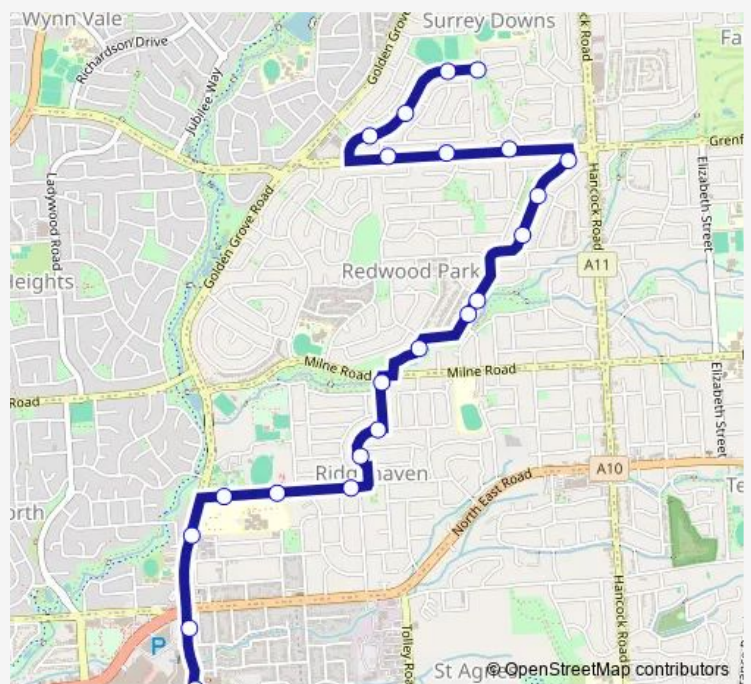

Stop 60 Illyarrie Ave - North West side

Stop 61 Illyarrie Ave - North side

**Route schedule**

Zone F Tea Tree Plaza Interchange - East side — Stop 62 Illyarrie Ave - South East side

Monday 07:57-18:48

Tuesday 07:57-18:48

Wednesday 07:57-18:48

Thursday 07:57-18:48

Friday 07:57-18:48

Saturday 09:20-18:24

Sunday 10:20-18:24

**Route info**

Direction: Zone F Tea Tree Plaza Interchange - East side

Stops: 24

Trip Duration: 0 hour 15 min

543 — Surrey Downs to Tea Tee Plaza Interchange

Stop 61A Illyarrie Ave - North side

Stop 61B Zealand St - East side

Stop 62 Illyarrie Ave - South East side

## Direction

Stop 62 Illyarrie Ave - South East side — Zone B Tea Tree Plaza Interchange - West side

22 stops

[Open route schedule](#)

Stop 62 Illyarrie Ave - South East side

Stop 61 Illyarrie Ave - South side