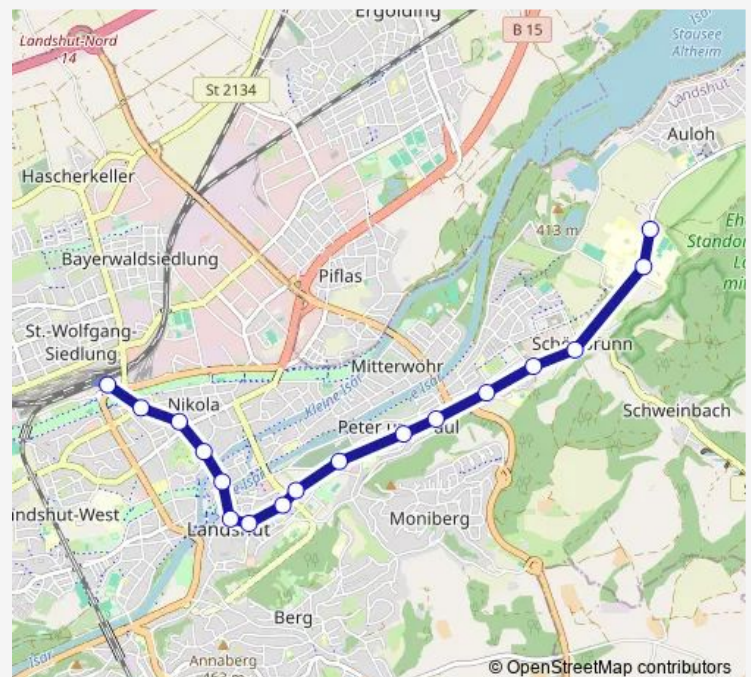

Direction

Landshut (Bay) Hbf — Landshut, Am Lurzenhof

17 stops

[Open route schedule](#)

Landshut (Bay) Hbf

Landshut, Ludmillastraße

Landshut, Kennedy-Platz

Landshut, Bismarckplatz

Landshut, Zweibrückenstraße

Landshut, Altstadt

Landshut, Neustadt

Landshut, Maximilianstraße

Landshut, Justizbehörden

Landshut, Hauptfriedhof

Landshut, Herzog-Georg-Platz

Landshut, Konrad-Adenauer-Straße

Tuesday 08:01

Wednesday 08:01

Thursday 08:01

Friday 08:01

Saturday —

Sunday —

Route info

Direction: Landshut (Bay) Hbf

Stops: 17

Trip Duration: 0 hour 22 min

543 Bus time schedules and route maps are available in an offline PDF at busmaps.com. Use the busmaps.com website to see live bus times, train schedule or subway schedule, and step-by-step directions for all public transit in Landshut