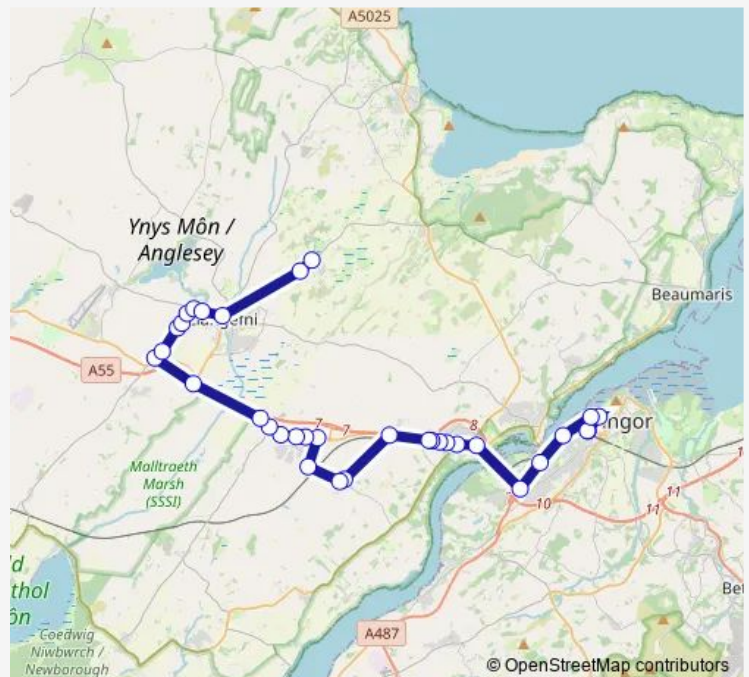

Bus 543 Bangor - Talwrn via Llangefni

[Go to website](#)

Direction

Canolfan Hamdden — Halfway Terrace

34 stops

[Open route schedule](#)

Canolfan Hamdden

Canolfan Hamdden

Bangor Uchaf

Look Out

Coleg Normal

Sunnybank

Glan Menai

Carreg-Bran

Turnpike

Llanfair PG

Llanfair Pwllgwyngyll Station

Bryn Salem

Hafod

Star Crossroads

Post Office

Tan-y-Capel

Lon Groes

Tafarn Newborough

Gaerwen Police Station

Rhestai Rhos

Gaerwen Industrial Estate

Route schedule

Canolfan Hamdden — Halfway Terrace

Monday 16:25

Tuesday 16:25

Wednesday 16:25

Thursday 16:25

Friday 16:25

Saturday —

Sunday —

Route info

Direction: Canolfan Hamdden

Stops: 34

Trip Duration: 0 hour 49 min

■ 543 — Bangor - Talwrn via Llangefni