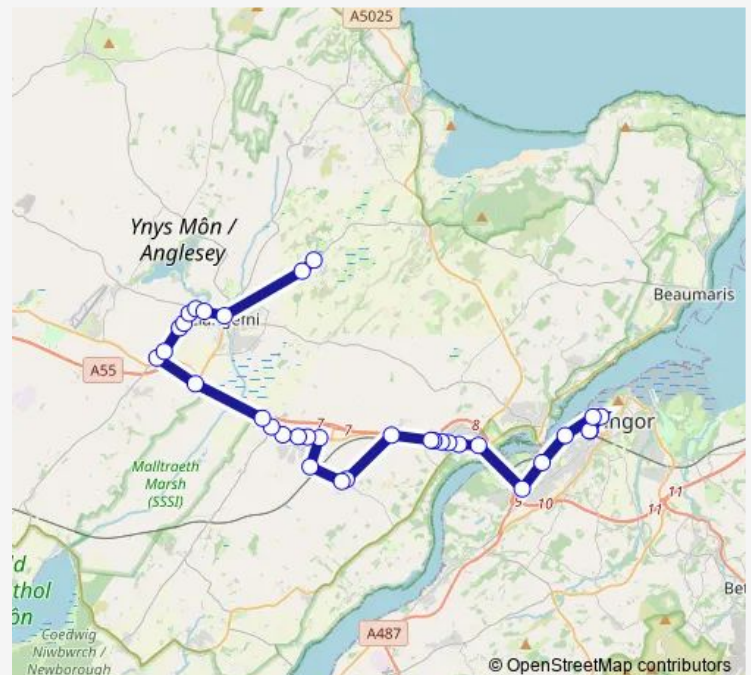

### Route schedule

Canolfan Hamdden — Halfway Terrace

Monday 16:25

Tuesday 16:25

Wednesday 16:25

Thursday 16:25

Friday 16:25

Saturday —

### Route info

Direction: Canolfan Hamdden

Stops: 34

Trip Duration: 0 hour 49 min

■ 543 — Bangor - Talwrn via Llangefni

BusMaps

Old Windmill

Lon Tyddyn Mawr