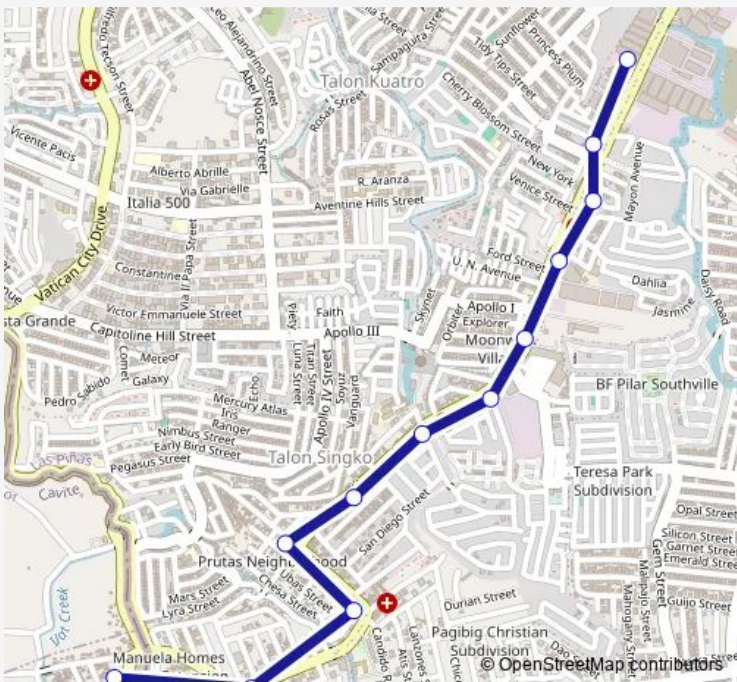

Bus Soldier Hills Ph IV Talon via Alvarez

[Go to website](#)

Direction
 Alvarez Extension, Las Piñas City, Manila — Colegio de Sta. Monica, Marcos Alvarez Ave, Las Piñas City Manila
 12 stops
[Open route schedule](#)

- Alvarez Extension, Las Piñas City, Manila
- Alvarez Extension, Las Piñas City, Manila
- Alvarez Extension, Las Piñas City, Manila
- Marcos Alvarez Ave / Alvarez Extension Intersection, Las Piñas City, Manila
- Marcos Alvarez Ave, Las Piñas City, Manila
- Marcos Alvarez Ave / San Antonio Intersection , Las Piñas City, Manila
- Marcos Alvarez Ave / Jade Intersection , Las Piñas City, Manila
- Marcos Alvarez Ave, Las Piñas City, Manila
- Marcos Alvarez Ave, Las Piñas City, Manila
- Marcos Alvarez Ave, Las Piñas City, Manila
- Marcos Alvarez Ave, Las Piñas City, Manila
- Colegio de Sta. Monica, Marcos Alvarez Ave, Las Piñas City Manila

Route schedule
 Alvarez Extension, Las Piñas City, Manila — Colegio de Sta. Monica, Marcos Alvarez Ave, Las Piñas City Manila

Monday	00:00
Tuesday	00:00
Wednesday	00:00
Thursday	00:00
Friday	00:00
Saturday	00:00
Sunday	00:00

Route info
 Direction: Alvarez Extension, Las Piñas City, Manila
 Stops: 12
 Trip Duration: 0 hour 15 min

Bus time schedules and route maps are available in an offline PDF at busmaps.com. Use the busmaps.com website to see live bus times, train schedule or subway schedule, and step-by-step directions for all public transit in Las Pinas