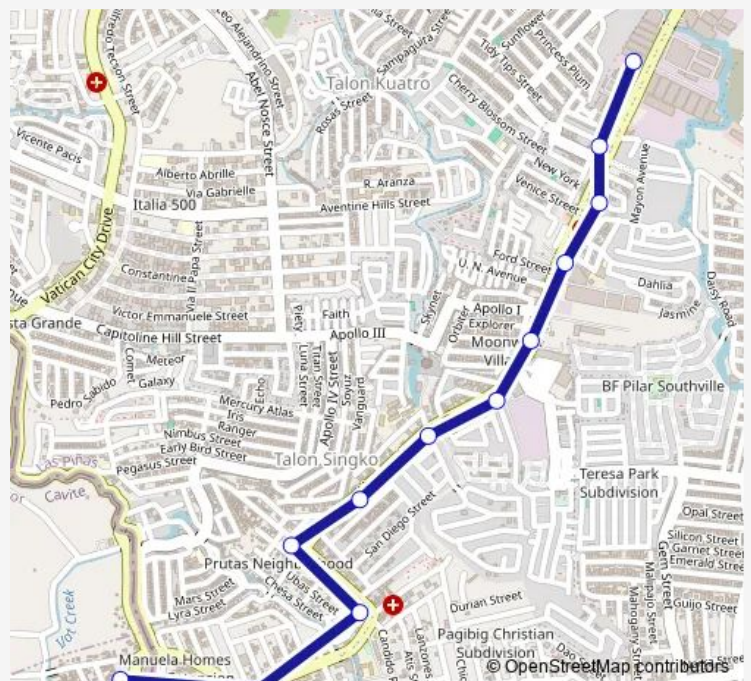

Alvarez Extension, Las Piñas City, Manila

Alvarez Extension, Las Piñas City, Manila

Alvarez Extension, Las Piñas City, Manila

Marcos Alvarez Ave / Alvarez Extension Intersection, Las Piñas City, Manila

Marcos Alvarez Ave, Las Piñas City, Manila

Marcos Alvarez Ave / San Antonio Intersection , Las Piñas City, Manila

Marcos Alvarez Ave / Jade Intersection , Las Piñas City, Manila

Marcos Alvarez Ave, Las Piñas City, Manila

Marcos Alvarez Ave, Las Piñas City, Manila

Monday 00:00

Tuesday 00:00

Wednesday 00:00

Thursday 00:00

Friday 00:00

Saturday 00:00

Sunday 00:00

Route info

Direction: Alvarez Extension, Las Piñas City, Manila

Stops: 12

Trip Duration: 0 hour 15 min

Soldier Hills Ph IV Talon via Alvarez

Bus time schedules and route maps are available in an offline PDF at busmaps.com. Use the busmaps.com website to see live bus times, train schedule or subway schedule, and step-by-step directions for all public transit in Las Pinas