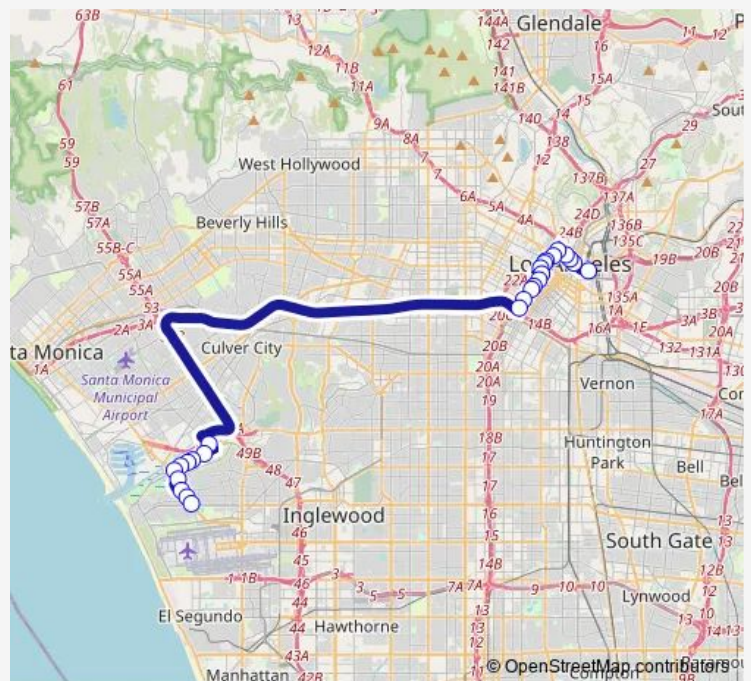

**Route info**

Direction: Temple St & Vignes St (Westbound)

Stops: 25

Trip Duration: 1 hour 23 min

437b — Ce437b

Playa Vista Dr & Bay Park Dr (Southbound)

Lincoln Blvd & LMU Dr (Southbound)

Lincoln Blvd & W 83rd St (Southbound)

Lincoln Blvd & Manchester Ave (Southbound)

## Direction

Lincoln Blvd & Manchester Ave (Northbound) — Temple St & Garey St (Eastbound)

28 stops

[Open route schedule](#)

Lincoln Blvd & Manchester Ave (Northbound)

Lincoln Blvd & W 83rd St (Northbound)

## Route info

Direction: Lincoln Blvd & Manchester Ave (Northbound)

Stops: 28

Trip Duration: 1 hour 2 min

Temple St & Spring St

Temple St & Los Angeles St

Temple St & Judge John Aiso St

Temple St & Garey St (Eastbound)