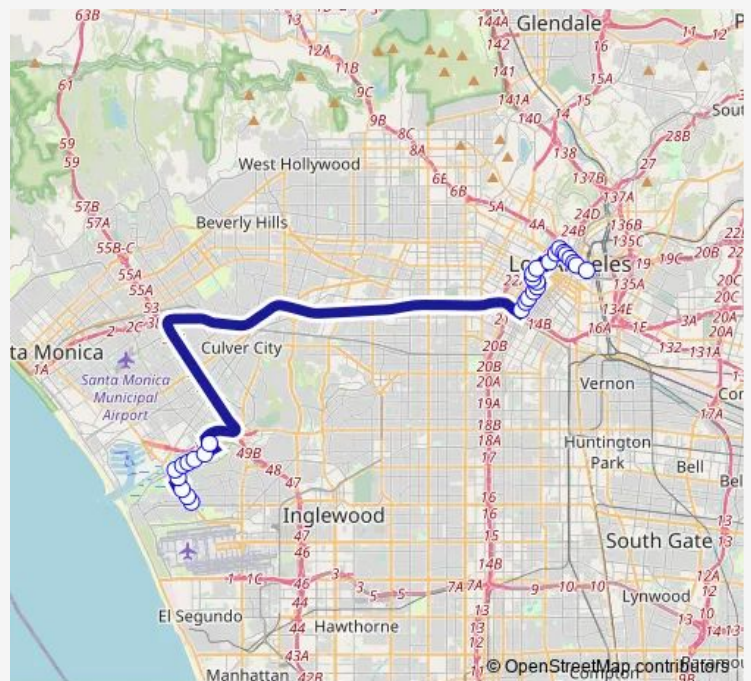

Route schedule

Temple St & Vignes St (Westbound) — Lincoln Blvd & Manchester Ave (Southbound)

Monday	16:11-17:26
Tuesday	16:11-17:26
Wednesday	16:11-17:26
Thursday	16:11-17:26
Friday	16:11-17:26
Saturday	—
Sunday	—

Route info

Direction: Temple St & Vignes St (Westbound)

Stops: 25

Trip Duration: 1 hour 24 min

437B — Ce437b

Playa Vista Dr & Bay Park Dr (Southbound)

Lincoln Blvd & LMU Dr (Southbound)

Lincoln Blvd & W 83rd St (Southbound)

Lincoln Blvd & Manchester Ave (Southbound)

Direction

Lincoln Blvd & Manchester Ave (Northbound) — Temple St & Garey St (Eastbound)

28 stops

[Open route schedule](#)

Lincoln Blvd & Manchester Ave (Northbound)

Friday 06:07-07:25

Saturday —

Sunday —

Route info

Direction: Lincoln Blvd & Manchester Ave (Northbound)

Stops: 28

Trip Duration: 1 hour 20 min

Temple St & Spring St