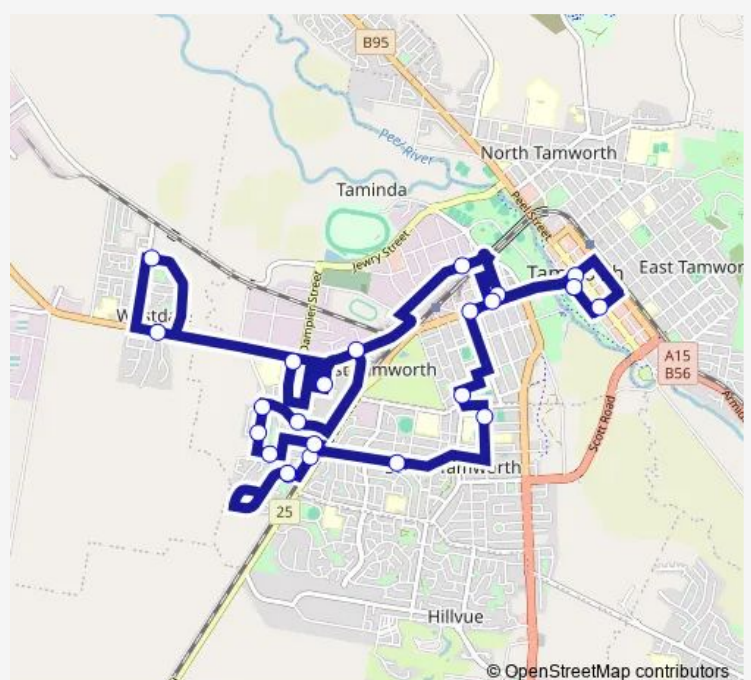

### Direction

Kable Av Before Fitzroy St — Flinders St After Evans St

20 stops

[Open route schedule](#)

Kable Av Before Fitzroy St

White St At Peel St

Brisbane St At Peel St

Denne St After Bridge St

Macgregor St After Sussex St

Kenny Dr After Warral Rd

Kenny Dr Before Warral Rd

Warral Rd After Tingira St

Ridge St After Gunnedah Rd

Edith St After Northview St

Gunnedah Rd Before Mayne Dr

Flinders St After Evans St

### Route schedule

Kable Av Before Fitzroy St — Flinders St After Evans St

Monday	15:20
Tuesday	15:20
Wednesday	15:20
Thursday	15:20
Friday	15:20
Saturday	—
Sunday	—

### Route info

Direction: Kable Av Before Fitzroy St

Stops: 20

Trip Duration: 0 hour 55 min

437b — Tamworth to Coledale and Westdale (Loop Service)

**Direction**

Kable Av Before Fitzroy St — Kable Av Before Fitzroy St