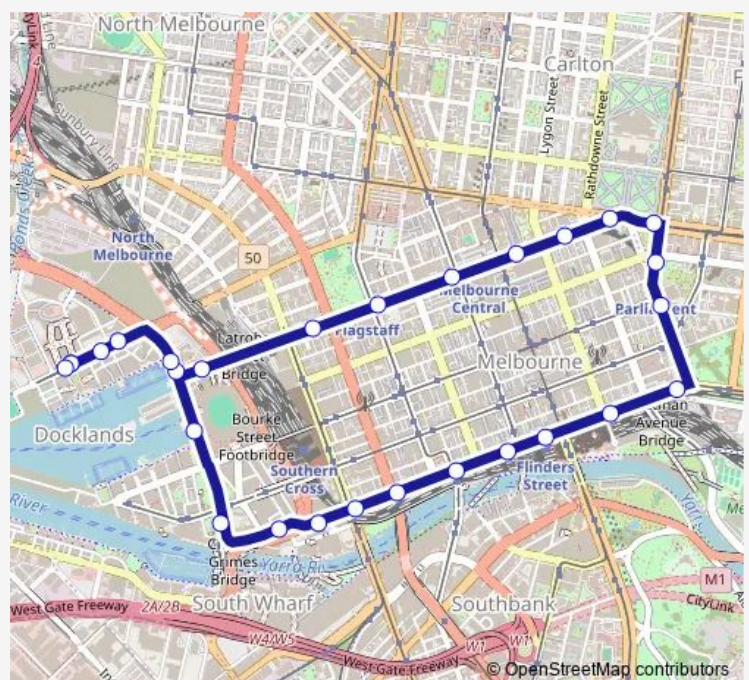

Tram 35 Clockwise - Clockwise

[Go to website](#)

Direction

D11-Waterfront City/Docklands Dr (Docklands) —
D11-Waterfront City/Docklands Dr (Docklands)

28 stops

[Open route schedule](#)

- D11-Waterfront City/Docklands Dr (Docklands)
- D10-Newquay Prom/Docklands Dr (Docklands)
- D2-Central Pier/Harbour Esp (Docklands)
- D1-Docklands Stadium/La Trobe St (Docklands)
- 1-Spencer St/La Trobe St (Melbourne City)
- 3-Flagstaff Station/La Trobe St (Melbourne City)
- 5-Melbourne Central Station/La Trobe St (Melbourne City)
- 6-Melbourne Central & State Library stations/La Trobe St (Melbourne City)
- 8-Exhibition St/La Trobe St (Melbourne City)
- 9-Victoria St/La Trobe St (Melbourne City)
- 10-Nicholson St/Victoria Pde (Carlton)
- 10-Albert St/Nicholson St (Fitzroy)
- 0-Bourke St/Spring St (Melbourne City)
- 8-Spring St/Flinders St (Melbourne City)
- 6-Russell St/Flinders St (Melbourne City)
- 5-Swanston St/Flinders St (Melbourne City)
- 4-Elizabeth St/Flinders St (Melbourne City)
- 3-Market St/Flinders St (Melbourne City)
- 2-Melbourne Aquarium/Flinders St (Melbourne City)
- 1-Spencer St/Flinders St (Melbourne City)

Route schedule

D11-Waterfront City/Docklands Dr (Docklands) —
D11-Waterfront City/Docklands Dr (Docklands)

Monday	—
Tuesday	—
Wednesday	—
Thursday	—
Friday	09:38-16:50
Saturday	—
Sunday	—

Route info

Direction: D11-Waterfront City/Docklands Dr (Docklands)

Stops: 28

Trip Duration: 0 hour 56 min

35 — Clockwise - Clockwise

D6-Victoria Police Centre/Flinders St (Southbank)

D5-South Wharf/Wurundjeri Way (Docklands)

D4-Docklands Park/Harbour Esp (Docklands)

D3-Stadium Precinct - Bourke St/Harbour Esp (Docklands)

D2-Central Pier/Harbour Esp (Docklands)

D10-New Quay Prom/Docklands Dr (Docklands)

D11-Waterfront City/Docklands Dr (Docklands)

D11-Waterfront City/Docklands Dr (Docklands)

Direction

D11-Waterfront City/Docklands Dr (Docklands) —
D11-Waterfront City/Docklands Dr (Docklands)