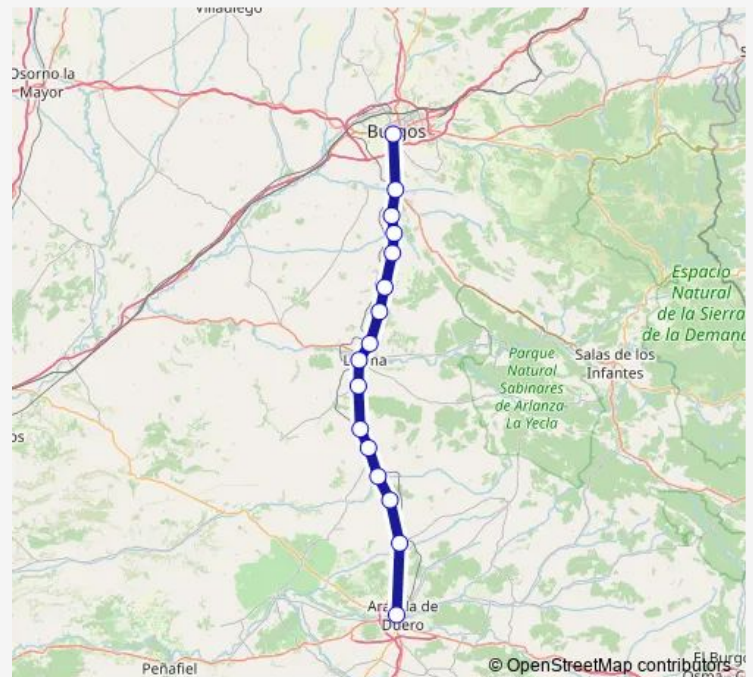

**Direction**

Aranda De Duero — Burgos

7 stops

[Open route schedule](#)

Aranda De Duero

Lerma

Burgos-Educacion Cyl

Burgos-Av Reyes Catolicos

Burgos-C/La Merced

Burgos-Campus Ciencias

Burgos

## Route schedule

Aranda De Duero — Burgos

Monday	06:40
Tuesday	06:40
Wednesday	06:40
Thursday	06:40
Friday	06:40
Saturday	—
Sunday	—

## Route info

Direction: Aranda De Duero

Stops: 7

Trip Duration: 1 hour 20 min