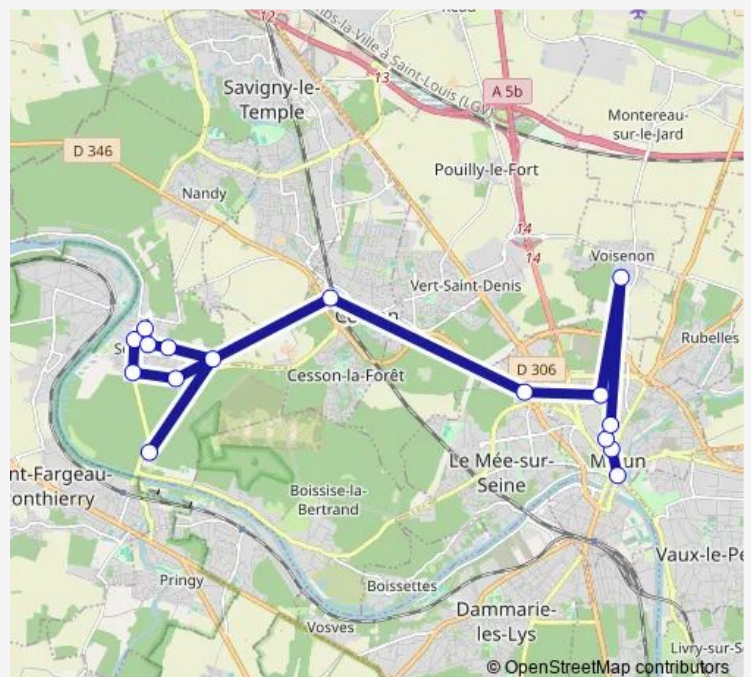

### Route schedule

La Chesnaie — Nazareth

Monday 07:03

Tuesday 07:03

Wednesday 07:03

Thursday 07:03

Friday 07:03

Saturday —

### Route info

Direction: La Chesnaie

Stops: 15

Trip Duration: 0 hour 47 min

## Route schedule

Nazareth — Chemin de la Justice

Monday

—

Tuesday

—

Wednesday

12:20

## Route info

Direction: Nazareth

Stops: 12

Trip Duration: 0 hour 37 min