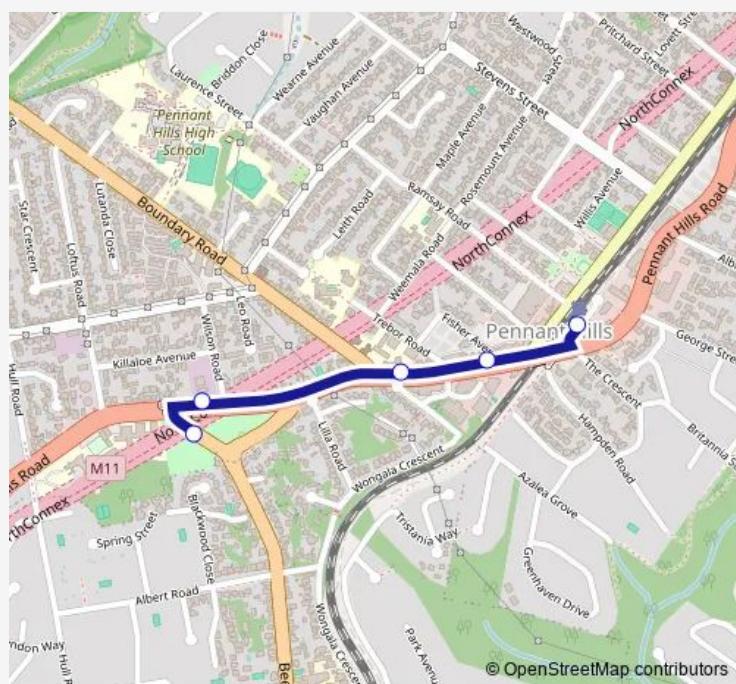

School Bus 3652 Mount St Benedict College to Pennant Hills Station

[Go to website](#)

Direction

Beecroft Rd Before Pennant Hills Rd — Pennant Hills Station, Railway St, Stand C

5 stops

[Open route schedule](#)

Beecroft Rd Before Pennant Hills Rd

Pennant Hills Rd Opp Observatory Park

St Agatha's Catholic Primary School, Pennant Hills Rd

Pennant Hills Rd At Fisher Av

Pennant Hills Station, Railway St, Stand C

Route schedule

Beecroft Rd Before Pennant Hills Rd — Pennant Hills Station, Railway St, Stand C

Monday	15:27
Tuesday	15:27
Wednesday	15:27
Thursday	15:27
Friday	15:27
Saturday	—
Sunday	—

Route info

Direction: Beecroft Rd Before Pennant Hills Rd

Stops: 5

Trip Duration: 0 hour 7 min