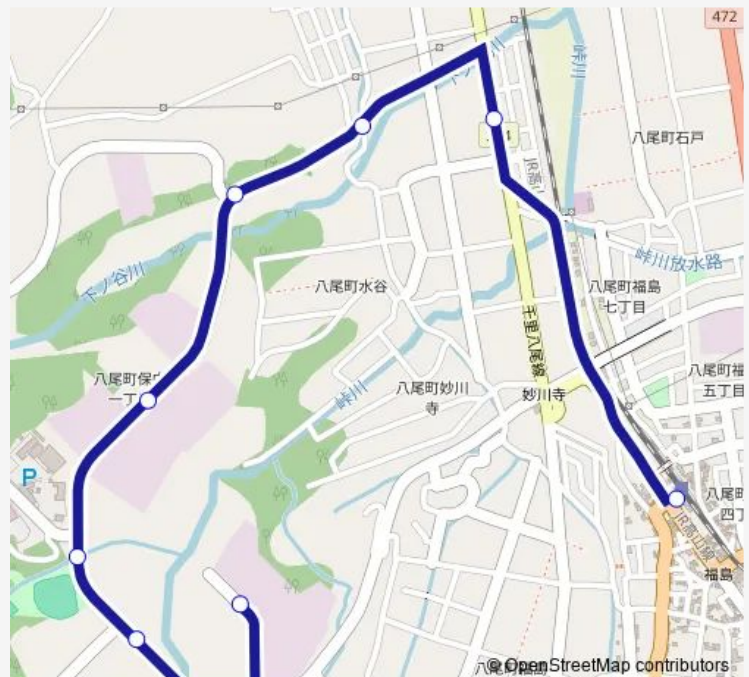

## Bus 八尾中核線 ( Kokusai Electric止まり )

[Go to website](#)

### Direction

八尾駅 — Kokusai Electric前

10 stops

[Open route schedule](#)

- 八尾駅
- 望岳台
- 水谷
- 団地北
- Smk前
- 団地センター前
- ユニゾン前
- 富士通前
- 団地東
- Kokusai Electric前

### Route schedule

八尾駅 — Kokusai Electric前

Monday	07:45
Tuesday	07:45
Wednesday	07:45
Thursday	07:45
Friday	07:45
Saturday	—
Sunday	—

### Route info

Direction: 八尾駅

Stops: 10

Trip Duration: 0 hour 11 min

■ 八尾中核線 ( Kokusai Electric止まり )

Bus time schedules and route maps are available in an offline PDF at [busmaps.com](https://busmaps.com). Use the [busmaps.com](https://busmaps.com) website to see live bus times, train schedule or subway schedule, and step-by-step directions for all public transit in Toyama