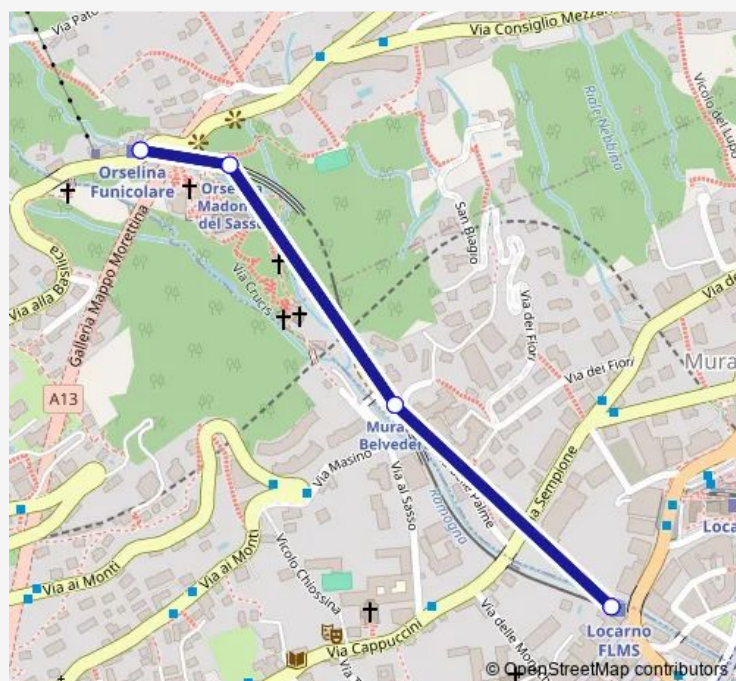

Funicular 2620

[Go to website](#)**Direction**

Locarno Funicolare — Orselina Funicolare

4 stops

[Open route schedule](#)

Locarno Funicolare

Locarno-Muralto Belvedere

Orselina Madonna del Sasso

Orselina Funicolare

Route schedule

Locarno Funicolare — Orselina Funicolare

Monday 08:05-00:10⁺¹Tuesday 08:05-00:10⁺¹Wednesday 08:05-00:10⁺¹Thursday 08:05-00:10⁺¹Friday 08:05-00:10⁺¹Saturday 08:05-00:10⁺¹Sunday 08:05-00:10⁺¹**Route info**

Direction: Locarno Funicolare

Stops: 4

Trip Duration: 0 hour 6 min

■ 2620

Direction

Orselina Funicolare — Locarno Funicolare

4 stops

[Open route schedule](#)

Route info

Direction: Orselina Funicolare

Stops: 4

Trip Duration: 0 hour 6 min

2620 Funicular time schedules and route maps are available in an offline PDF at busmaps.com. Use the busmaps.com website to see live bus times, train schedule or subway schedule, and step-by-step directions for all public transit in Locarno