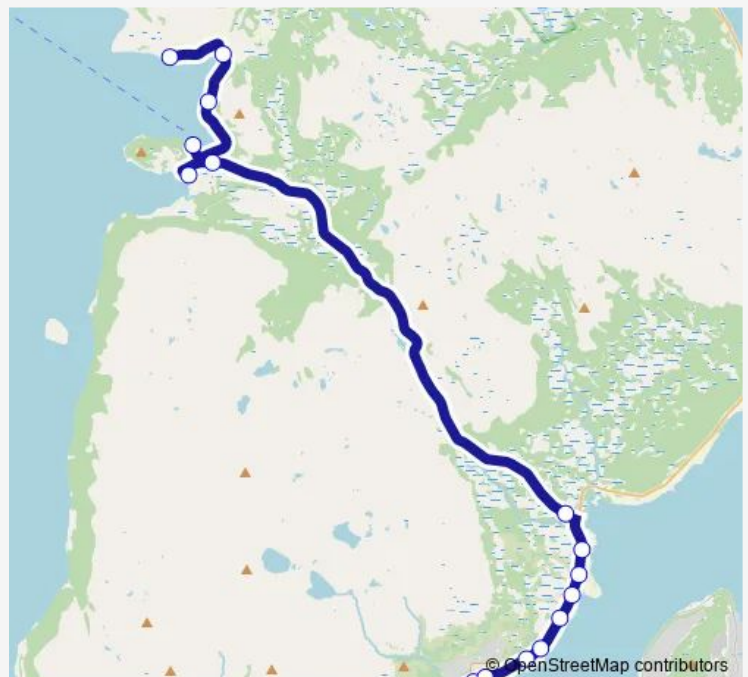

Karvesletta

Slettaelva

Kvaløysletta terminal

Skognesvegen

Tromsø lufthavn

Giæverbukta bussterminal

Route schedule

Skulsfjord — Giæverbukta bussterminal

Monday 06:55-15:05

Tuesday 06:55-15:05

Wednesday 06:55-15:05

Thursday 06:55-15:05

Friday 06:55-15:05

Saturday —

Sunday —

Route info

Direction: Skulsfjord

Stops: 17

Trip Duration: 0 hour 34 min

■ 426 — Tromsø-Skulsfjord-Vengsøy

Direction

Bellvik ferjekai — Tromsø Prostneset

17 stops

[Open route schedule](#)