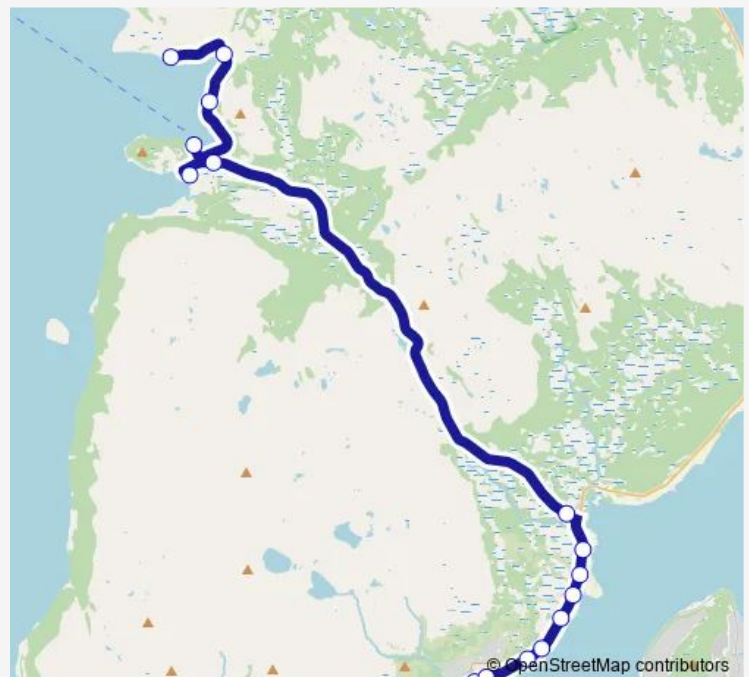

Karvesletta

Slettaelva

Kvaløysletta terminal

Skognesvegen

Tromsø lufthavn

Giæverbukta bussterminal

Route schedule

Skulsfjord — Giæverbukta bussterminal

Monday 06:55-15:05

Tuesday 06:55-15:05

Wednesday 06:55-15:05

Thursday 06:55-15:05

Friday 06:55-15:05

Saturday —

Sunday —

Route info

Direction: Skulsfjord

Stops: 17

Trip Duration: 0 hour 34 min

426 — Tromsø-Skulsfjord-Vengsøy

Direction

Bellvik ferjekai — Tromsø Prostneset

17 stops

[Open route schedule](#)