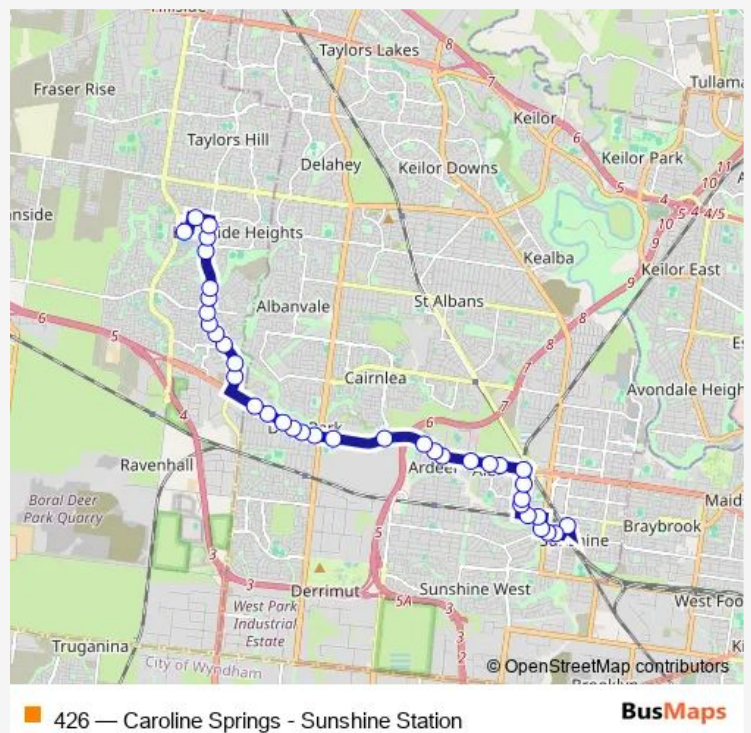

St Peter Chanel/Ballararat Rd (Deer Park)

Route schedule

Sunshine Station/Dickson St (Sunshine) — Caroline Springs Square SC (Caroline Springs)

Monday	05:32-00:25 ⁺¹
Tuesday	05:32-00:25 ⁺¹
Wednesday	05:32-00:25 ⁺¹
Thursday	05:32-00:25 ⁺¹
Friday	05:32-00:25 ⁺¹
Saturday	05:54-00:56 ⁺¹
Sunday	08:23-23:54

Route info

Direction: Sunshine Station/Dickson St (Sunshine)

Stops: 37

Trip Duration: 0 hour 32 min

Hogan St/Ballarat Rd (Deer Park)

Carroll St/Western Hwy (Deer Park)

Kunat St/Western Hwy (Deer Park)

Burnside Hub Shopping Centre/Westwood Dr (Burnside)

Route schedule

Caroline Springs Square SC (Caroline Springs) — Sunshine Station/Dickson St (Sunshine)

Monday 06:07-22:56

Tuesday 06:07-22:56

Wednesday 06:07-22:56

Thursday 06:07-22:56

Friday 06:07-22:56

Saturday 05:06-23:27

Sunday 06:55-22:25

Route info

Direction: Caroline Springs Square SC (Caroline Springs)

Stops: 37

Trip Duration: 0 hour 30 min

Carrington Dr/Ballarat Rd (Albion)

Perth Ave/Ballarat Rd (Albion)

Maylands St/Ballarat Rd (Albion)