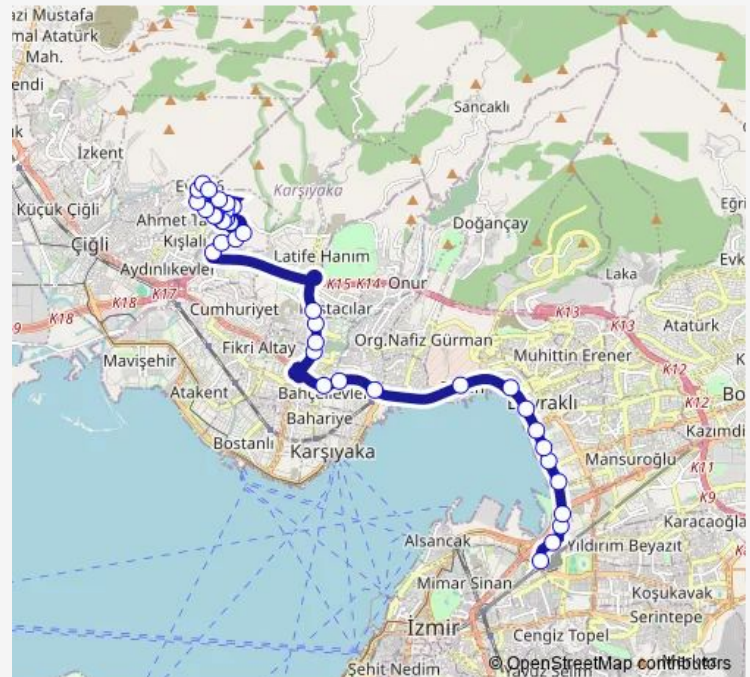

**Route schedule**

Evka 6 — Halkapinar 2

|           |             |
|-----------|-------------|
| Monday    | 06:15-18:35 |
| Tuesday   | 06:15-18:35 |
| Wednesday | 06:15-18:35 |
| Thursday  | 06:15-18:35 |
| Friday    | 06:15-18:35 |
| Saturday  | —           |
| Sunday    | —           |

**Route info**

Direction: Evka 6

Stops: 42

Trip Duration: 1 hour 6 min

426 — Mustafa Kemal MAH - Halkapinar Metro2

Şehit Üsteğmen Onur Özkaya

Zihni Üstün İlkokulu

Girne Pazaryeri

## Route info

Direction: Halkapınar 2

Stops: 39

Trip Duration: 1 hour 3 min

Mustafa Kemal Mahallesi Eski Son Durak

Spor Kondisyon Parkı

Ada

Şehit Üsteğmen Ahmet Konuksever