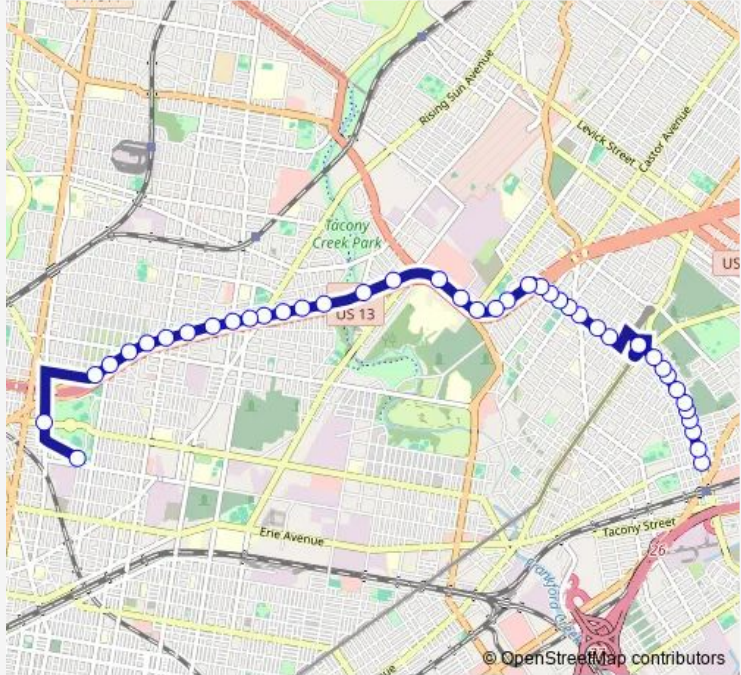

Bus 426 Torresdale-Bridge to 10th-Lycoming

[Go to website](#)

Direction
 Lycoming St & 10th St — Bridge St & Torresdale Av
 44 stops
[Open route schedule](#)

- Lycoming St & 10th St
- 9th St & Lycoming St
- 9th St & Hunting Park Av
- 9th St & Bristol St
- 9th St & Cayuga St
- 9th St & Roosevelt Blvd
- Roosevelt Blvd & Courtland St
- Roosevelt Blvd & Wyoming Av
- Roosevelt Blvd & 5th St
- Roosevelt Blvd & 3rd St
- Roosevelt Blvd & 2nd St - Fs
- Roosevelt Blvd & Mascher St
- Roosevelt Blvd & Front St
- Roosevelt Blvd & Rising Sun - Fs
- Roosevelt Blvd & B St
- Roosevelt Blvd & C St - Fs
- Roosevelt Blvd & Rorer St
- Roosevelt Blvd & F St
- Roosevelt Blvd & Smylie Rd
- Roosevelt Blvd & Whitaker Av
- Roosevelt Blvd & Adams Av

Route schedule
 Lycoming St & 10th St — Bridge St & Torresdale Av

| | |
|-----------|-------|
| Monday | 14:50 |
| Tuesday | 14:50 |
| Wednesday | 14:50 |
| Thursday | 14:50 |
| Friday | 14:50 |
| Saturday | — |
| Sunday | — |

Route info
 Direction: Lycoming St & 10th St
 Stops: 44
 Trip Duration: 0 hour 26 min

426 — Torrstdl-Brdg to 10th-Lycomng **BusMaps**

Roosevelt Blvd & Langdon St

Roosevelt Blvd & Summerdale Av - Fs

Roosevelt Blvd & Foulkrod St

Saturday —

Sunday —

Route info

Direction: Bridge St & Torresdale Av - Fs

Stops: 41

Trip Duration: 0 hour 34 min

Roosevelt Blvd & F St

Roosevelt Blvd & Bingham St