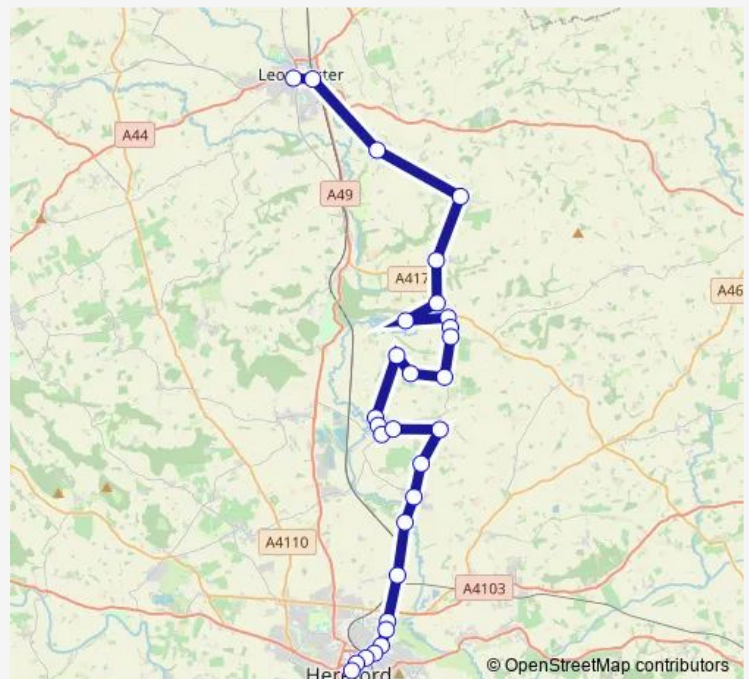

Vauld Turn

Orchard Close

Ashgrove Close

Route schedule

Shire Hall — Memorial

Monday 15:10

Tuesday 15:10

Wednesday 15:10

Thursday 15:10

Friday 15:10

Saturday —

Sunday —

Route info

Direction: Shire Hall

Stops: 23

Trip Duration: 0 hour 51 min

426 — Hereford - Bodenham - Leominster

England's Gate

Memorial

Direction

Shire Hall — Bus Station

28 stops

[Open route schedule](#)

Shire Hall

Sunday —

Route info

Direction: Shire Hall

Stops: 28

Trip Duration: 0 hour 57 min

Old Village Pump

Railway Station

Bus Station