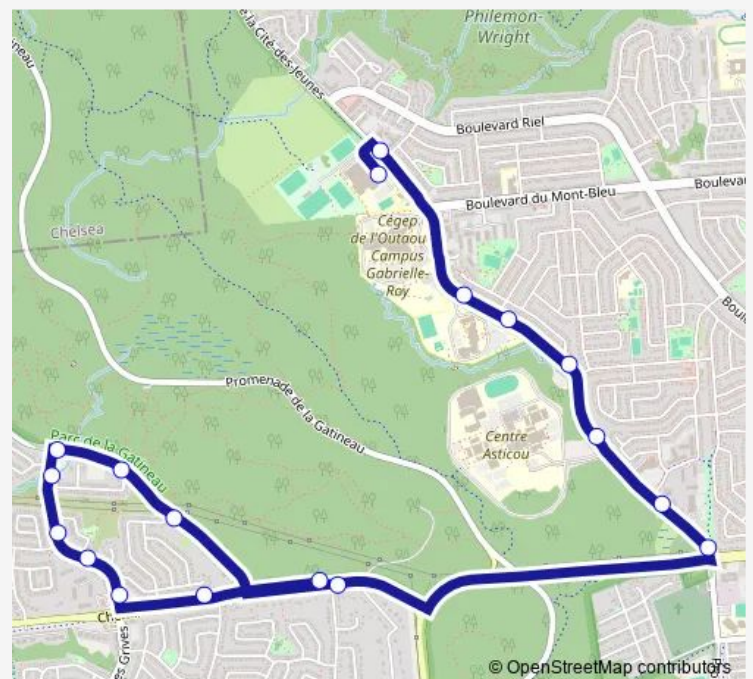

Bus 426 DU Plateau/Mont-Bleu

[Go to website](#)

Direction

École Secondaire Mont-Bleu — Pink/de la Sapinière

17 stops

[Open route schedule](#)

École Secondaire Mont-Bleu

de la Cité-DES-Jeunes/du Mont-Bleu

Cégep Gabrielle-Roy

de la Cité-DES-Jeunes/Perras

de la Cité-DES-Jeunes/Perras

de la Cité-DES-Jeunes/des Églantiers

de la Cité-DES-Jeunes/Bédard

de la Cité-DES-Jeunes/Bédard

Pink/de la Sapinière

Pink/de la Montagne

des Grives/Pink

des Grives/du Shamal

des Grives/de la Vaudaire

des Grives/Zephyr

de la Montagne/du Chinook

de la Montagne/de la Brise

Pink/de la Sapinière

Route schedule

École Secondaire Mont-Bleu — Pink/de la Sapinière

Monday 14:55

Tuesday 14:55

Wednesday 14:55

Thursday 14:55

Friday 14:55

Saturday —

Sunday —

Route info

Direction: École Secondaire Mont-Bleu

Stops: 17

Trip Duration: 0 hour 22 min

426 — DU Plateau/Mont-Bleu