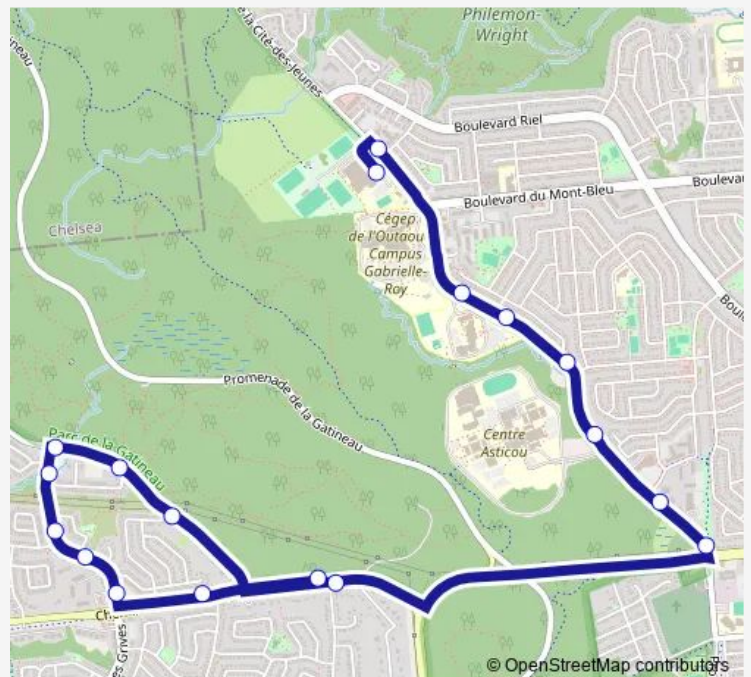

Route info

Direction: École Secondaire Mont-Bleu

Stops: 17

Trip Duration: 0 hour 22 min

426 — DU Plateau/Mont-Bleu

Direction

Pink/de la Sapinière — École Secondaire Mont-Bleu

18 stops

Thursday 07:17-07:18

Friday 07:17-07:18

Saturday —

Sunday —

Route info

Direction: Pink/de la Sapinière

Stops: 18

Trip Duration: 0 hour 22 min