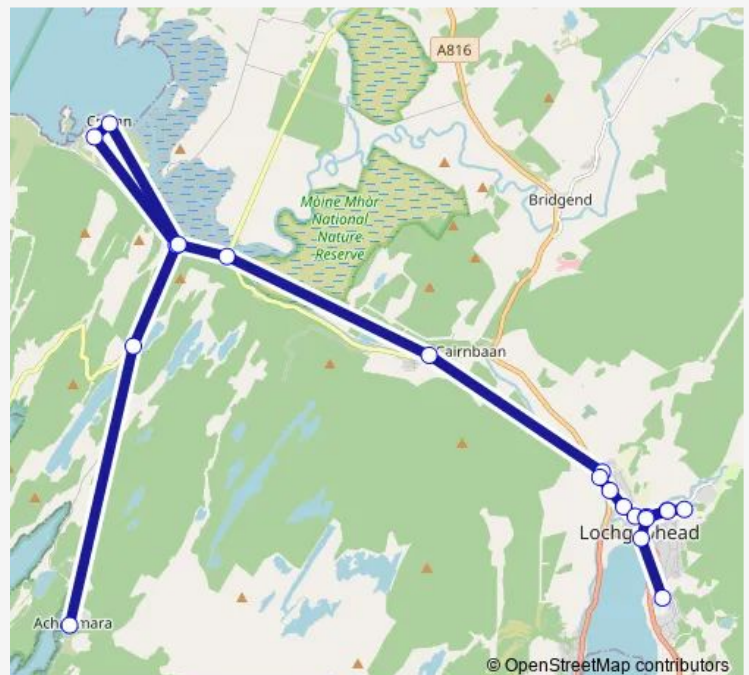

Lochnell Street

Joint Campus

Route schedule

Number 5 — Joint Campus

Monday 08:00-16:30

Tuesday 08:00-16:30

Wednesday 08:00-16:30

Thursday 08:00-16:30

Friday 08:00-16:30

Saturday —

Sunday —

Route info

Direction: Number 5

Stops: 20

Trip Duration: 0 hour 48 min

426

Direction

Number 5 — Lochnell Street

15 stops

[Open route schedule](#)

Number 5

Memorial

canal bridge

Cairndubh Cottages

Stops: 15

Trip Duration: 0 hour 32 min

Direction

Joint Campus — Number 5

16 stops

[Open route schedule](#)

Joint Campus

Lochnell Street