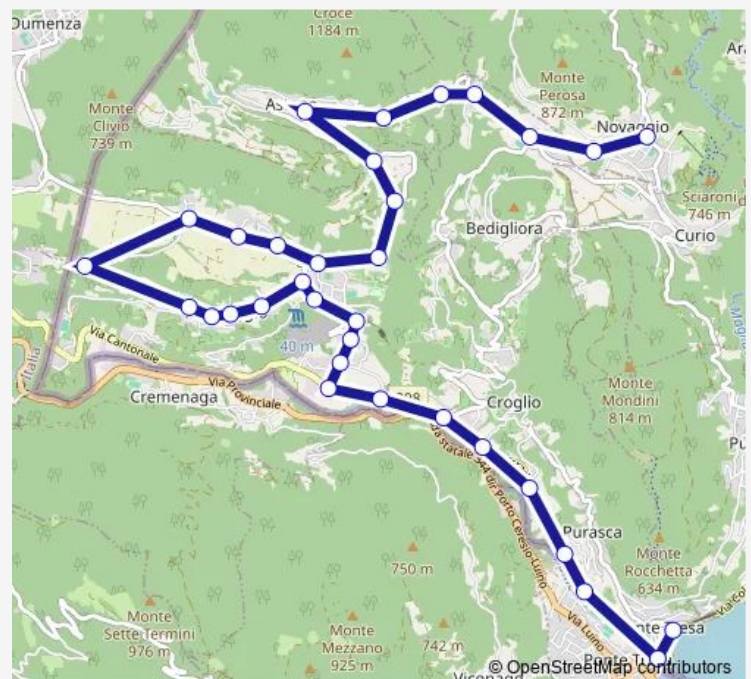

### Route schedule

Novaggio, Posta — Ponte Tresa, Stazione

Monday 05:36-07:36

Tuesday 05:36-07:36

Wednesday 05:36-07:36

Thursday 05:36-07:36

Friday —

Saturday —

### Route info

Direction: Novaggio, Posta

Stops: 32

Trip Duration: 0 hour 43 min

426

Sessa, Tortura

Monteggio, Bruciata

Molinazzo di Monteggio, Ramello