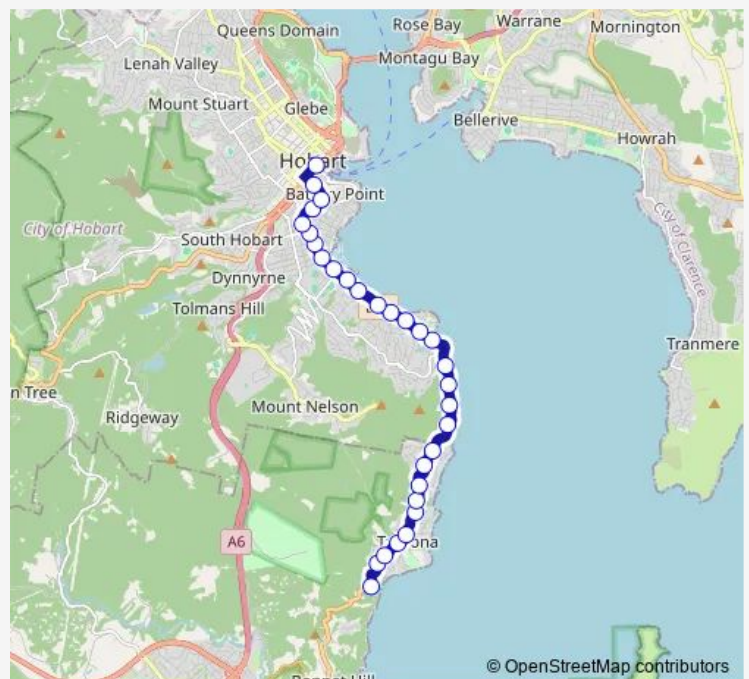

Direction

Taroona Terminus, Baringa Rd — Macquarie St outside St Davids Cathedral

30 stops

[Open route schedule](#)

Taroona Terminus, Baringa Rd

Stop 31, No.231 Channel Hwy

Stop 30, No.209 Channel Hwy

Stop 29, No.183 Channel Hwy

Stop 28, No.165 Channel Hwy

Stop 27, No.145 Channel Hwy (opp. Taroona High)

Stop 26, No.121 Channel Hwy

Stop 25, No.101 Channel Hwy

Stop 24, No.47 Channel Hwy

Stop 23, Channel Hwy / Oakleigh Ave

Stop 22, No.849 Sandy Bay Rd

Stop 21, Sandy Bay Rd / Pauldon Dr

Stop 20, No.743 Sandy Bay Rd

Stop 19, No.697 Sandy Bay Rd

Stop 18, No.625 Sandy Bay Rd (cnr Wayne Ave)

Stop 17, No.593 Sandy Bay Rd

Stop 16, No.551 Sandy Bay Rd

Stop 15, No.521 Sandy Bay Rd

Stop 14, No.487 Sandy Bay Rd

Stop 13, No.443 Sandy Bay Rd

Stop 12, No.403 Sandy Bay Rd (Opp. Wrest Point)

Route schedule

Taroona Terminus, Baringa Rd — Macquarie St outside St Davids Cathedral

Monday 07:00-18:28

Tuesday 07:00-18:28

Wednesday 07:00-18:28

Thursday 07:00-18:28

Friday 07:00-17:28

Saturday 08:01-19:01

Sunday —

Route info

Direction: Taroona Terminus, Baringa Rd

Stops: 30

Trip Duration: 0 hour 24 min