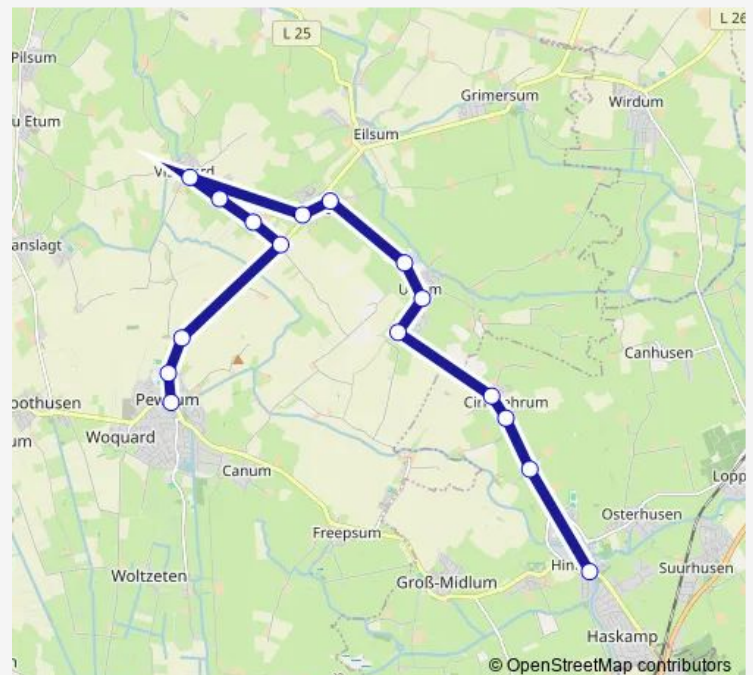

Cirkwehrum, Ort, Mast 2

Cirkwehrum, Siedlungsstr., Mast 2

Kringwehrum, Mast 2

Hinte, Am Hinter Tief, Mast 1

Route schedule

Pewsum, Zob, Mast 1 — Hinte, Am Hinter Tief, Mast 1

Monday 06:48-16:44

Tuesday 08:44-16:44

Wednesday —

Thursday 15:44-16:44

Friday 06:48-16:44

Saturday 08:44-10:44

Sunday —

Route info

Direction: Pewsum, Zob, Mast 1

Stops: 16

Trip Duration: 0 hour 20 min

Direction

Hinte, Am Hinter Tief, Mast 2 — Pewsum, Zob, Mast 1

16 stops

[Open route schedule](#)

Hinte, Am Hinter Tief, Mast 2

Kringwehrum, Mast 1

Cirkwehrum, Siedlungsstr., Mast 1

Tuesday 13:52-18:52

Wednesday —

Thursday 17:52-18:52

Friday 09:52-18:52

Saturday 13:52-17:52

Sunday —

Route info

Direction: Hinte, Am Hinter Tief, Mast 2