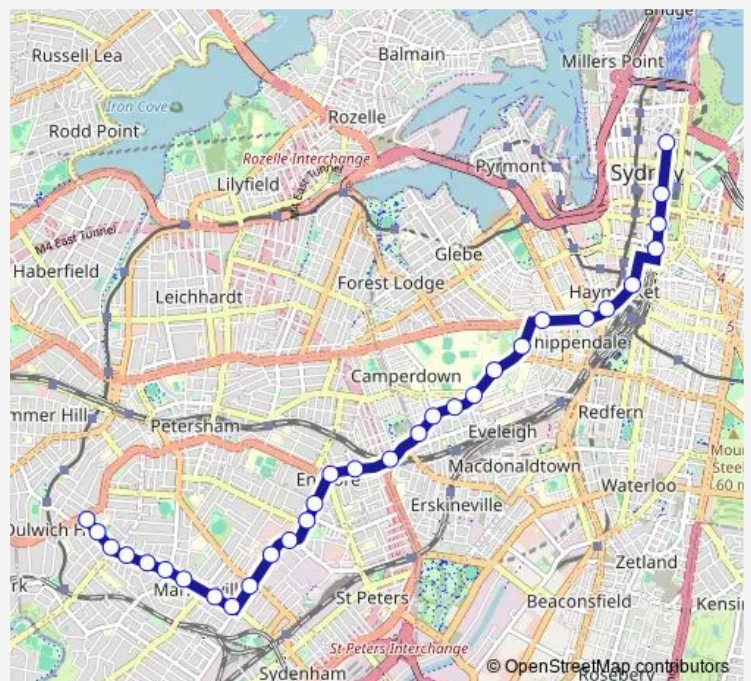

Enmore Rd Opp Newington Rd

Enmore Park, Enmore Rd, Stand B

Enmore Rd At Victoria Rd

Victoria Rd At Chapel St

Victoria Rd After Sydenham Rd

Route schedule

Martin Place Station, Elizabeth St, Stand G — Dulwich Hill Shops, Marrickville Rd

Monday 06:50-23:46

Tuesday 06:50-23:46

Wednesday 06:50-23:46

Thursday 06:50-23:46

Friday 06:50-23:46

Saturday 06:48-23:45

Sunday 08:58-23:05

Route info

Direction: Martin Place Station, Elizabeth St, Stand G

Stops: 30

Trip Duration: 0 hour 43 min

426 — City Martin Place to Dulwich Hill

Victoria Rd Before Marrickville Rd

Marrickville Rd At Gladstone St

Marrickville Rd Before Illawarra Rd

Direction

Dulwich Hill Shops, Marrickville Rd — Martin Place Station, Elizabeth St, Stand C

31 stops

[Open route schedule](#)

Dulwich Hill Shops, Marrickville Rd

Marrickville Rd At Fairfowl St

Marrickville Rd Before Wardell Rd