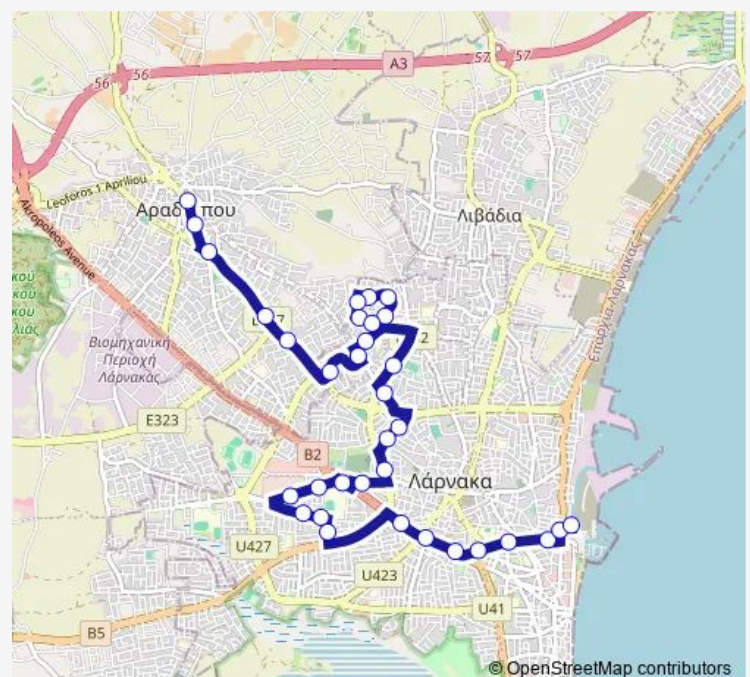

Lysis - Trikomou

Filomilas - Lysis

Kekropos - Proknis

Kekropos - Poti 1

Lysou Santama - Kithaironos

Syneseio

Stratigou Timagia Ave. - Mavromichali

Stratigou Timagia Ave. - Sintika Chanoum

Saint Raphael Hospital

Larnaka Cemetery

Georg. Griva Digeni Ave. - Ag. Georgios Church 1

Route schedule

Agias Lavras — Larnaca Station

Monday	06:37-21:52
Tuesday	06:37-21:52
Wednesday	06:37-21:52
Thursday	06:37-21:52
Friday	06:37-21:52
Saturday	08:00-17:00
Sunday	08:00-17:00

Route info

Direction: Agias Lavras

Stops: 34

Trip Duration: 0 hour 30 min

426 — Larnaca Station - Kalogera - E.A.C. - New Hospital - Kokkines - Tsiakkilero - Aradippou

Agios Georgios Church 1

New Hospital 1

Pancyprian Lyceum

Grigori Afxentiou Ave. - Foinikoudes 2

Archiep. Makariou C´ Ave. - Filiou Tsigaridi 1

Larnaca Station

Direction

Larnaca Station — Agias Lavras

38 stops

[Open route schedule](#)