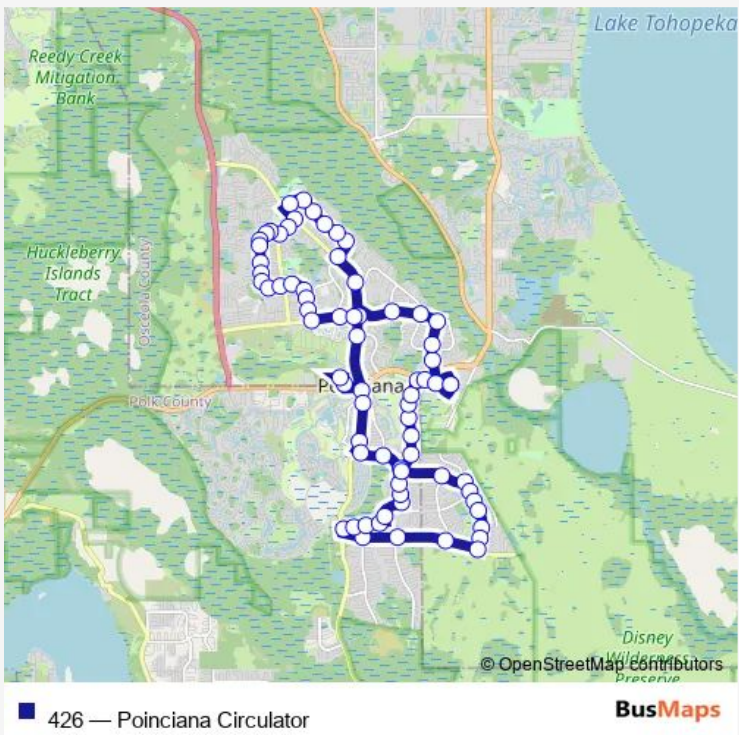

Bus 426 Poinciana Circulator

[Go to website](#)

Direction
 Walmart DR AND Towne Center Dr — Walmart DR AND Towne Center Dr

72 stops

[Open route schedule](#)

- Walmart DR AND Towne Center Dr
- N Doverplum AVE AND Rally Dr
- N Doverplum AVE AND Precinct 306
- N Doverplum AVE AND KOA St
- KOA ST AND SAN Remo Rd
- KOA ST AND Hunter Rd
- KOA ST AND Marigold Ave
- Marigold AVE AND SAN Remo Rd
- SAN Lorenzo RD AND Nelson Dr
- SAN Lorenzo RD AND Ashford Pl
- SAN Lorenzo RD AND Dagama Ct
- SAN Lorenzo RD AND Colonade Ct
- SAN Lorenzo RD AND Sherborne Ln
- SAN Lorenzo RD AND Dartford Dr
- SAN Lorenzo RD AND Darlington Ct
- Marigold AVE AND Laurel Ave
- Laurel AVE AND Marigold Ave
- Monterey RD AND Cumbran Ln
- Monterey RD AND VAN Loon Ct
- Monterey RD AND Savona Pl
- Monterey RD AND Hazel Grove Ct

Route schedule
 Walmart DR AND Towne Center Dr — Walmart DR AND Towne Center Dr

Monday	05:00-21:55
Tuesday	05:00-21:55
Wednesday	05:00-21:55
Thursday	05:00-21:55
Friday	05:00-21:55
Saturday	05:00-22:00
Sunday	—

Route info

Direction: Walmart DR AND Towne Center Dr

Stops: 72

Trip Duration: 0 hour 55 min

Monterey RD AND Dorchester Ct

Monterey RD AND Barrington Dr

Monterey RD AND York Ct

Monterey RD AND Elbridge Dr