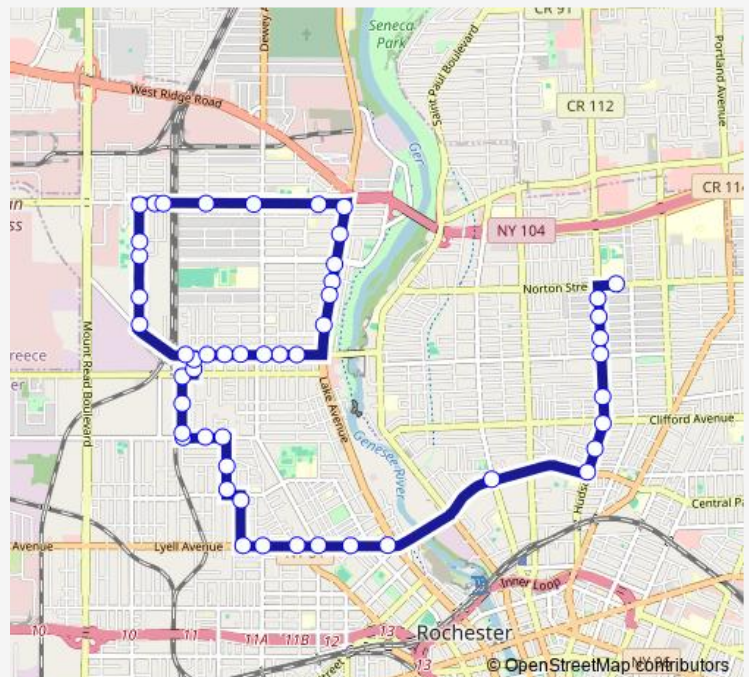

Bus 426 Edgerton/Norton

[Go to website](#)

Direction

Wren & Driving Park — Franklin High School

47 stops

[Open route schedule](#)

- Wren & Driving Park
- Driving Park & Argo
- Lagrange & Driving Park
- Lagrange & 110 La Grange
- Lagrange & Arborwood Cres
- Lagrange & Electric
- Lagrange & Ridgeway
- Ridgeway & Westmount
- Ridgeway & Ramona
- Ridgeway & Aster
- Ridgeway & Dewey
- Ridgeway & Primrose
- Ridgeway & Lake
- Lake & Ridgeway
- Lake & Clay
- Lake & Seneca
- Lake & Alameda
- Lake & Birr
- Lake & Nazareth Academy
- Driving Park & Tacoma
- Driving Park & Pierpont

Route schedule

Wren & Driving Park — Franklin High School

Monday	06:40
Tuesday	06:40
Wednesday	06:40
Thursday	06:40
Friday	06:40
Saturday	—
Sunday	—

Route info

Direction: Wren & Driving Park

Stops: 47

Trip Duration: 0 hour 35 min

426 — Edgerton/Norton

Driving Park & Dewey

Driving Park & Archer

Driving Park & Holmes

Driving Park & Dove

Wren & Driving Park

Curlew & Lexington

Curlew & Glenwood

Sunday —

Route info

Direction: Franklin High School

Stops: 50

Trip Duration: 0 hour 35 min

Wren & Lexington

Wren & Driving Park

Driving Park & Argo