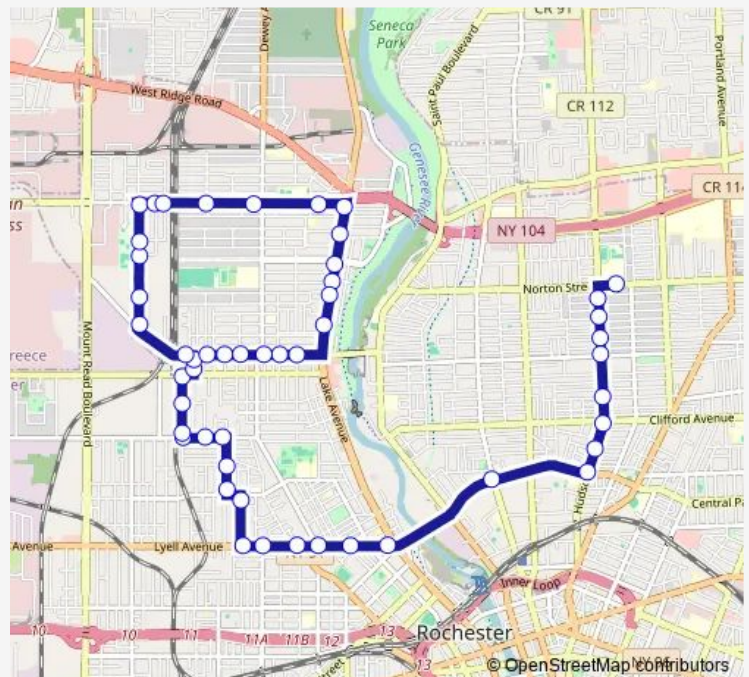

Bus 426 Edgerton/Norton

[Go to website](#)

Direction

Wren & Driving Park — Franklin High School

47 stops

[Open route schedule](#)

- Wren & Driving Park
- Driving Park & Argo
- Lagrange & Driving Park
- Lagrange & 110 La Grange
- Lagrange & Arborwood Cres
- Lagrange & Electric
- Lagrange & Ridgeway
- Ridgeway & Westmount
- Ridgeway & Ramona
- Ridgeway & Aster
- Ridgeway & Dewey
- Ridgeway & Primrose
- Ridgeway & Lake
- Lake & Ridgeway
- Lake & Clay
- Lake & Seneca
- Lake & Alameda
- Lake & Birr
- Lake & Nazareth Academy
- Driving Park & Tacoma
- Driving Park & Pierpont

Route schedule

Wren & Driving Park — Franklin High School

Monday	06:40
Tuesday	06:40
Wednesday	06:40
Thursday	06:40
Friday	06:40
Saturday	—
Sunday	—

Route info

Direction: Wren & Driving Park

Stops: 47

Trip Duration: 0 hour 35 min

426 — Edgerton/Norton

Driving Park & Dewey

Driving Park & Archer

Driving Park & Holmes

Driving Park & Dove

Wren & Driving Park

Curlew & Lexington

Curlew & Glenwood

Sunday —

Route info

Direction: Franklin High School

Stops: 50

Trip Duration: 0 hour 35 min

Wren & Lexington

Wren & Driving Park

Driving Park & Argo