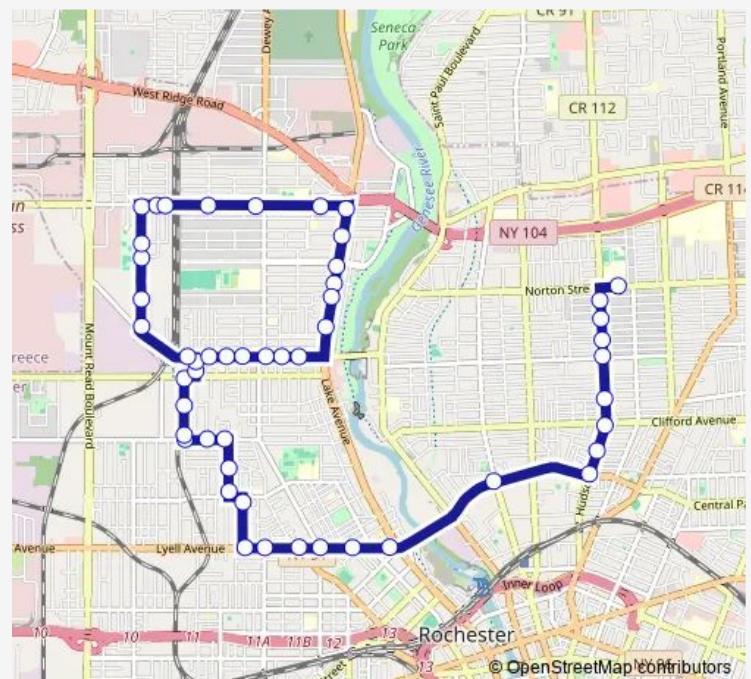

Ridgeway & Dewey

Ridgeway & Primrose

Ridgeway & Lake

Lake & Ridgeway

Lake & Clay

Lake & Seneca

Lake & Alameda

Lake & Birr

Lake & Nazareth Academy

Driving Park & Tacoma

Driving Park & Pierpont

Route schedule

Wren & Driving Park — Franklin High School

Monday 06:40

Tuesday 06:40

Wednesday 06:40

Thursday 06:40

Friday 06:40

Saturday —

Sunday —

Route info

Direction: Wren & Driving Park

Stops: 47

Trip Duration: 0 hour 35 min

426 — Edgerton/Norton

Driving Park & Dewey

Driving Park & Archer

Driving Park & Holmes

Driving Park & Dove

Wren & Driving Park

Curlew & Lexington

Curlew & Glenwood