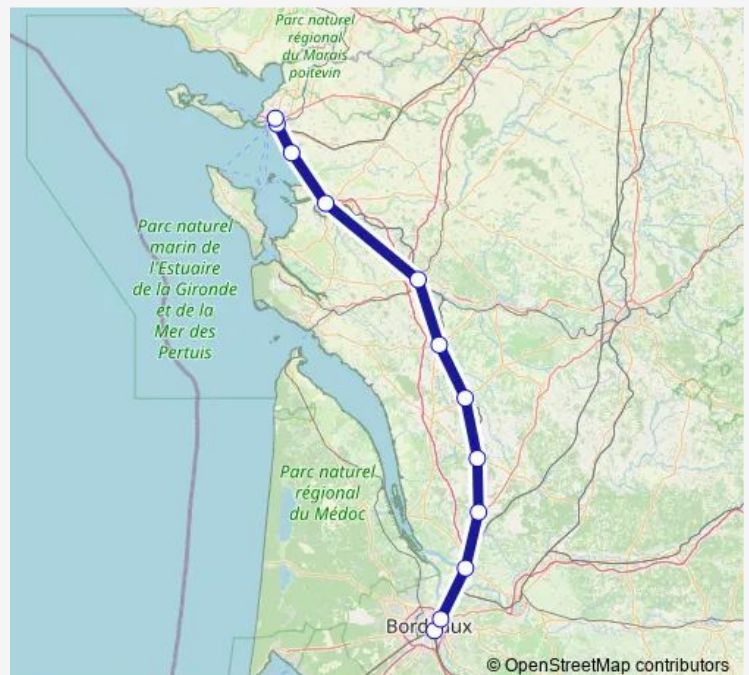

Rail D15 15. La Rochelle - Rochefort - Saintes - Bordeaux

[Go to website](#)

Direction

Bordeaux Saint-Jean — La Rochelle

12 stops

[Open route schedule](#)

Bordeaux Saint-Jean

Cenon

Châtelaillon

La Rochelle

Route schedule

Bordeaux Saint-Jean — La Rochelle

Monday	18:55
Tuesday	18:55
Wednesday	18:55
Thursday	18:55
Friday	18:55
Saturday	—
Sunday	—

Route info

Direction: Bordeaux Saint-Jean

Stops: 12

Trip Duration: 2 hour 42 min

Direction

La Rochelle Porte Dauphine — Bordeaux Saint-Jean

12 stops

[Open route schedule](#)

La Rochelle Porte Dauphine

La Rochelle

Friday 07:32

Saturday —

Sunday —

Route info

Direction: La Rochelle Porte Dauphine

Stops: 12

Trip Duration: 2 hour 40 min

Direction