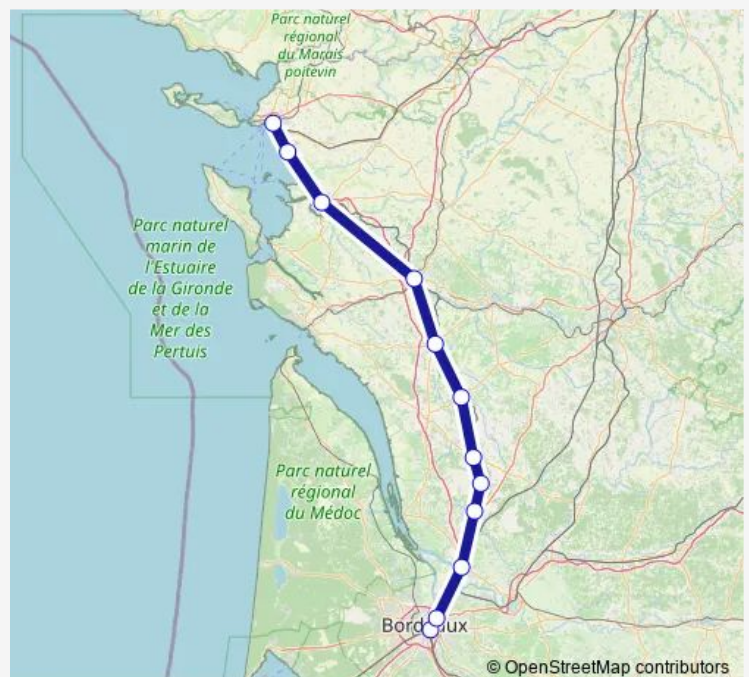

Route schedule

Bordeaux Saint-Jean — La Rochelle

Monday 06:55-19:56

Tuesday 06:55-19:56

Wednesday 06:55-19:56

Thursday 06:55-19:56

Friday 06:55-19:56

Saturday 08:56-18:55

Sunday 12:55-19:56

Route info

Direction: Bordeaux Saint-Jean

Stops: 12

Trip Duration: 2 hour 42 min

Direction

La Rochelle Porte Dauphine — Bordeaux Saint-Jean

12 stops

[Open route schedule](#)

La Rochelle Porte Dauphine

La Rochelle

Châtelailon

Rochefort

Saintes

Pons

Jonzac

Tuesday 07:32

Wednesday 07:32

Thursday 07:32

Friday 07:32

Saturday —

Sunday —

Route info

Direction: La Rochelle Porte Dauphine