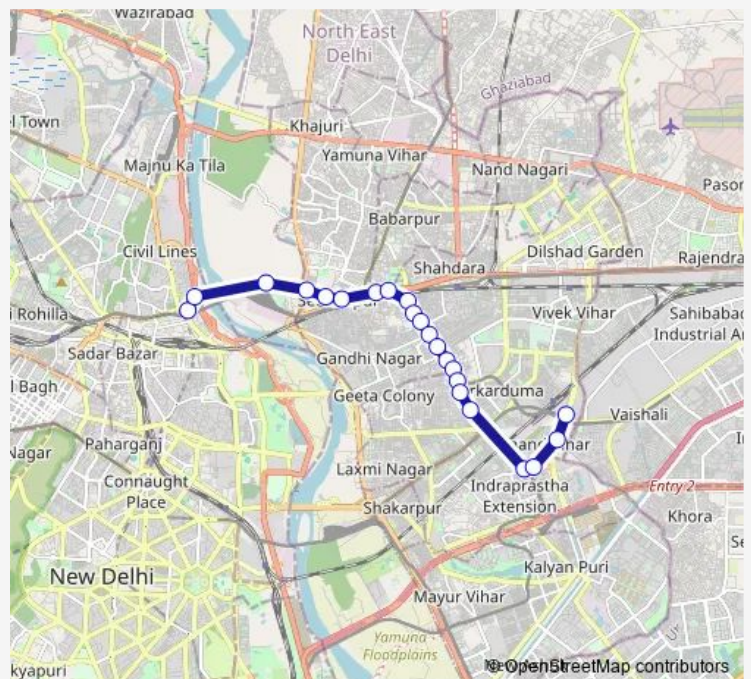

Hasanpur Depot

Hassanpur Village

Gazipur Depot

Route schedule

Kashmere Gate City bus Terminal — Anand Vihar Isbt Main Road

Monday 00:05-23:55

Tuesday 00:05-23:55

Wednesday 00:05-23:55

Thursday 00:05-23:55

Friday 00:05-23:55

Saturday 00:05-23:55

Sunday 00:05-23:55

Route info

Direction: Kashmere Gate City bus Terminal

Stops: 22

Trip Duration: 0 hour 46 min