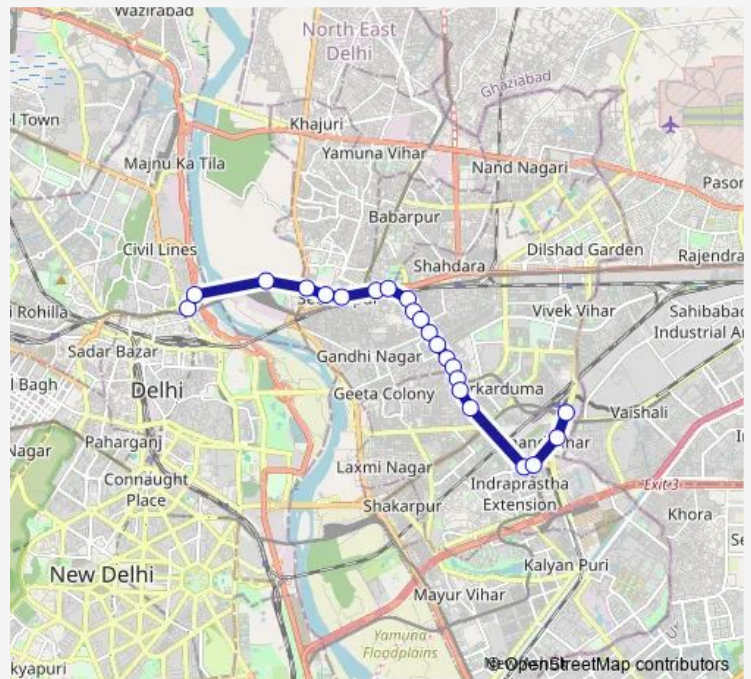

Hasanpur Depot

Hassanpur Village

Gazipur Depot

Route schedule

Kashmere Gate City bus Terminal — Anand Vihar Isbt Main Road

Monday 00:05-23:55

Tuesday 00:05-23:55

Wednesday 00:05-23:55

Thursday 00:05-23:55

Friday 00:05-23:55

Saturday 00:05-23:55

Sunday 00:05-23:55

Route info

Direction: Kashmere Gate City bus Terminal

Stops: 22

Trip Duration: 0 hour 46 min

0GL-23(NS)Up

0GL-23(NS)Up Bus time schedules and route maps are available in an offline PDF at busmaps.com. Use the busmaps.com website to see live bus times, train schedule or subway schedule, and step-by-step directions for all public transit in Delhi