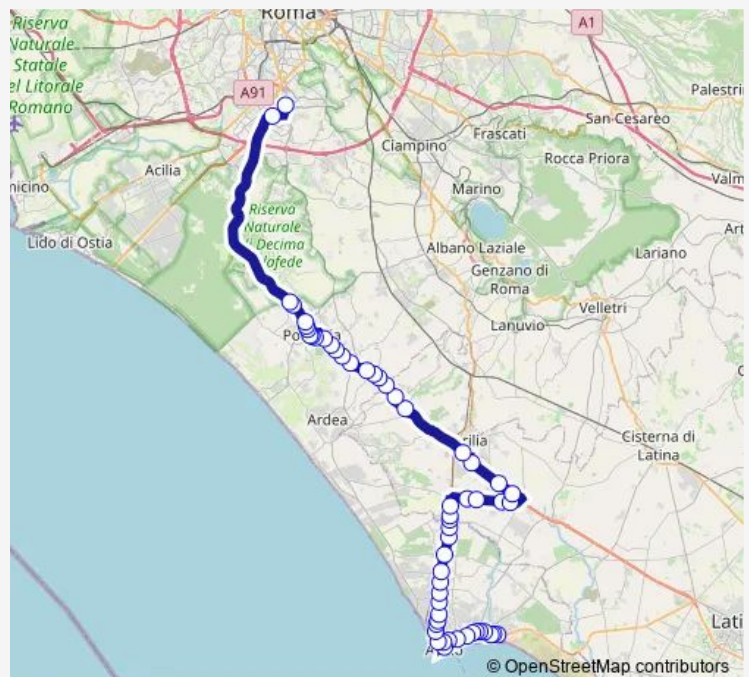

Anzio | Lido di Lavinio FS # f12553

Route schedule

Nettuno | Autostazione # f00095 — Roma | Laurentina (Metro B) # f2693

Monday 06:20

Tuesday 06:20

Wednesday 06:20

Thursday 06:20

Friday 06:20

Saturday 06:20

Sunday —

Route info

Direction: Nettuno | Autostazione # f00095

Stops: 56

Trip Duration: 2 hour 3 min

Anzio | Padiglione FS # f12554

Nettuno | Via Nettunense Via Lerici # f12555