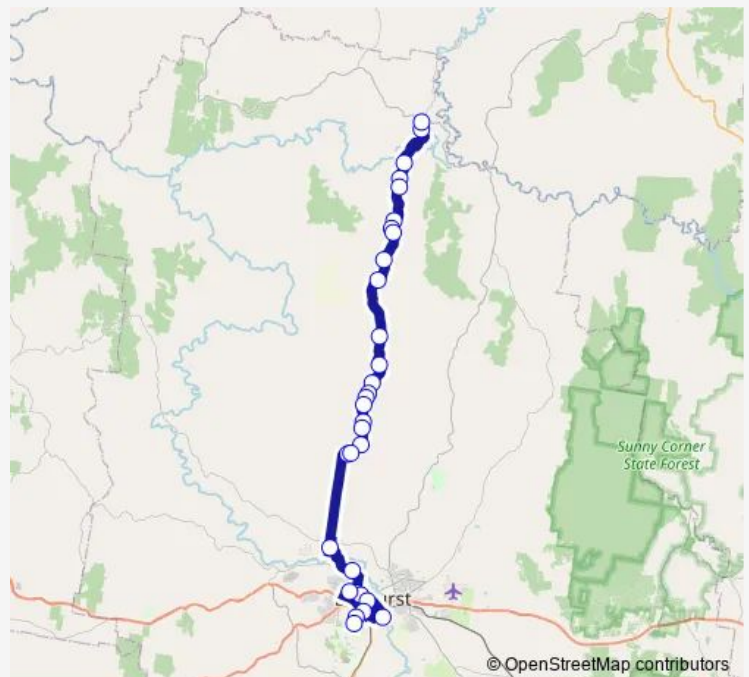

184 Turondale Rd

52 Turondale Rd

55 Duramana Rd

Route schedule

Turondale Rd Opp 3226 — Bathurst West Public School, Suttor St

Monday 07:18

Tuesday 07:18

Wednesday 07:18

Thursday 07:18

Friday 07:18

Saturday —

Sunday —

Route info

Direction: Turondale Rd Opp 3226

Stops: 31

Trip Duration: 1 hour 48 min

## Direction

Tafe NSW Bathurst, Main Entrance, Panorama Av — Turondale Rd At Hill End Rd

29 stops

[Open route schedule](#)

Tafe NSW Bathurst, Main Entrance, Panorama Av

Skillset Senior College, Panorama Av

## Route info

Direction: Tafe NSW Bathurst, Main Entrance, Panorama Av

Stops: 29

Trip Duration: 1 hour 45 min

Box Ridge Rd At Turondale Rd

2650 Turondale Rd

Turondale Rd Opp 2726

2873 Turondale Rd