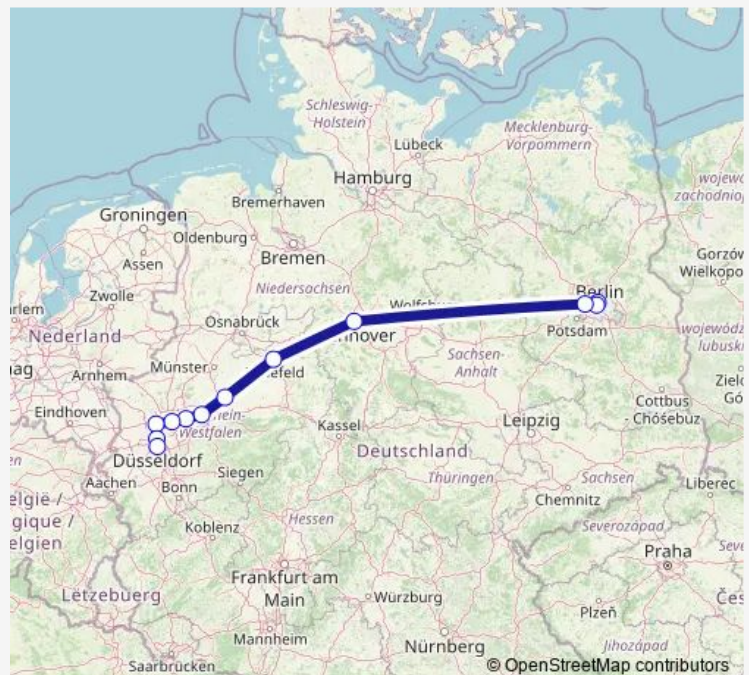

Rail ICE 640

[Go to website](#)

Direction

Berlin Ostbahnhof — Düsseldorf Hbf

12 stops

[Open route schedule](#)

Berlin Ostbahnhof

Berlin Hbf (tief)

Berlin-Spandau

Hannover Hbf

Bielefeld Hbf

Hamm(Westf)

Dortmund Hbf

Bochum Hbf

Essen Hbf

Duisburg Hbf

Düsseldorf Flughafen

Düsseldorf Hbf

Route schedule

Berlin Ostbahnhof — Düsseldorf Hbf

Monday	—
Tuesday	—
Wednesday	—
Thursday	—
Friday	—
Saturday	10:09
Sunday	10:09

Route info

Direction: Berlin Ostbahnhof

Stops: 12

Trip Duration: 4 hour 57 min

ICE 640

BusMaps

Direction

undefined — undefined

0 stops

[Open route schedule](#)

Route schedule